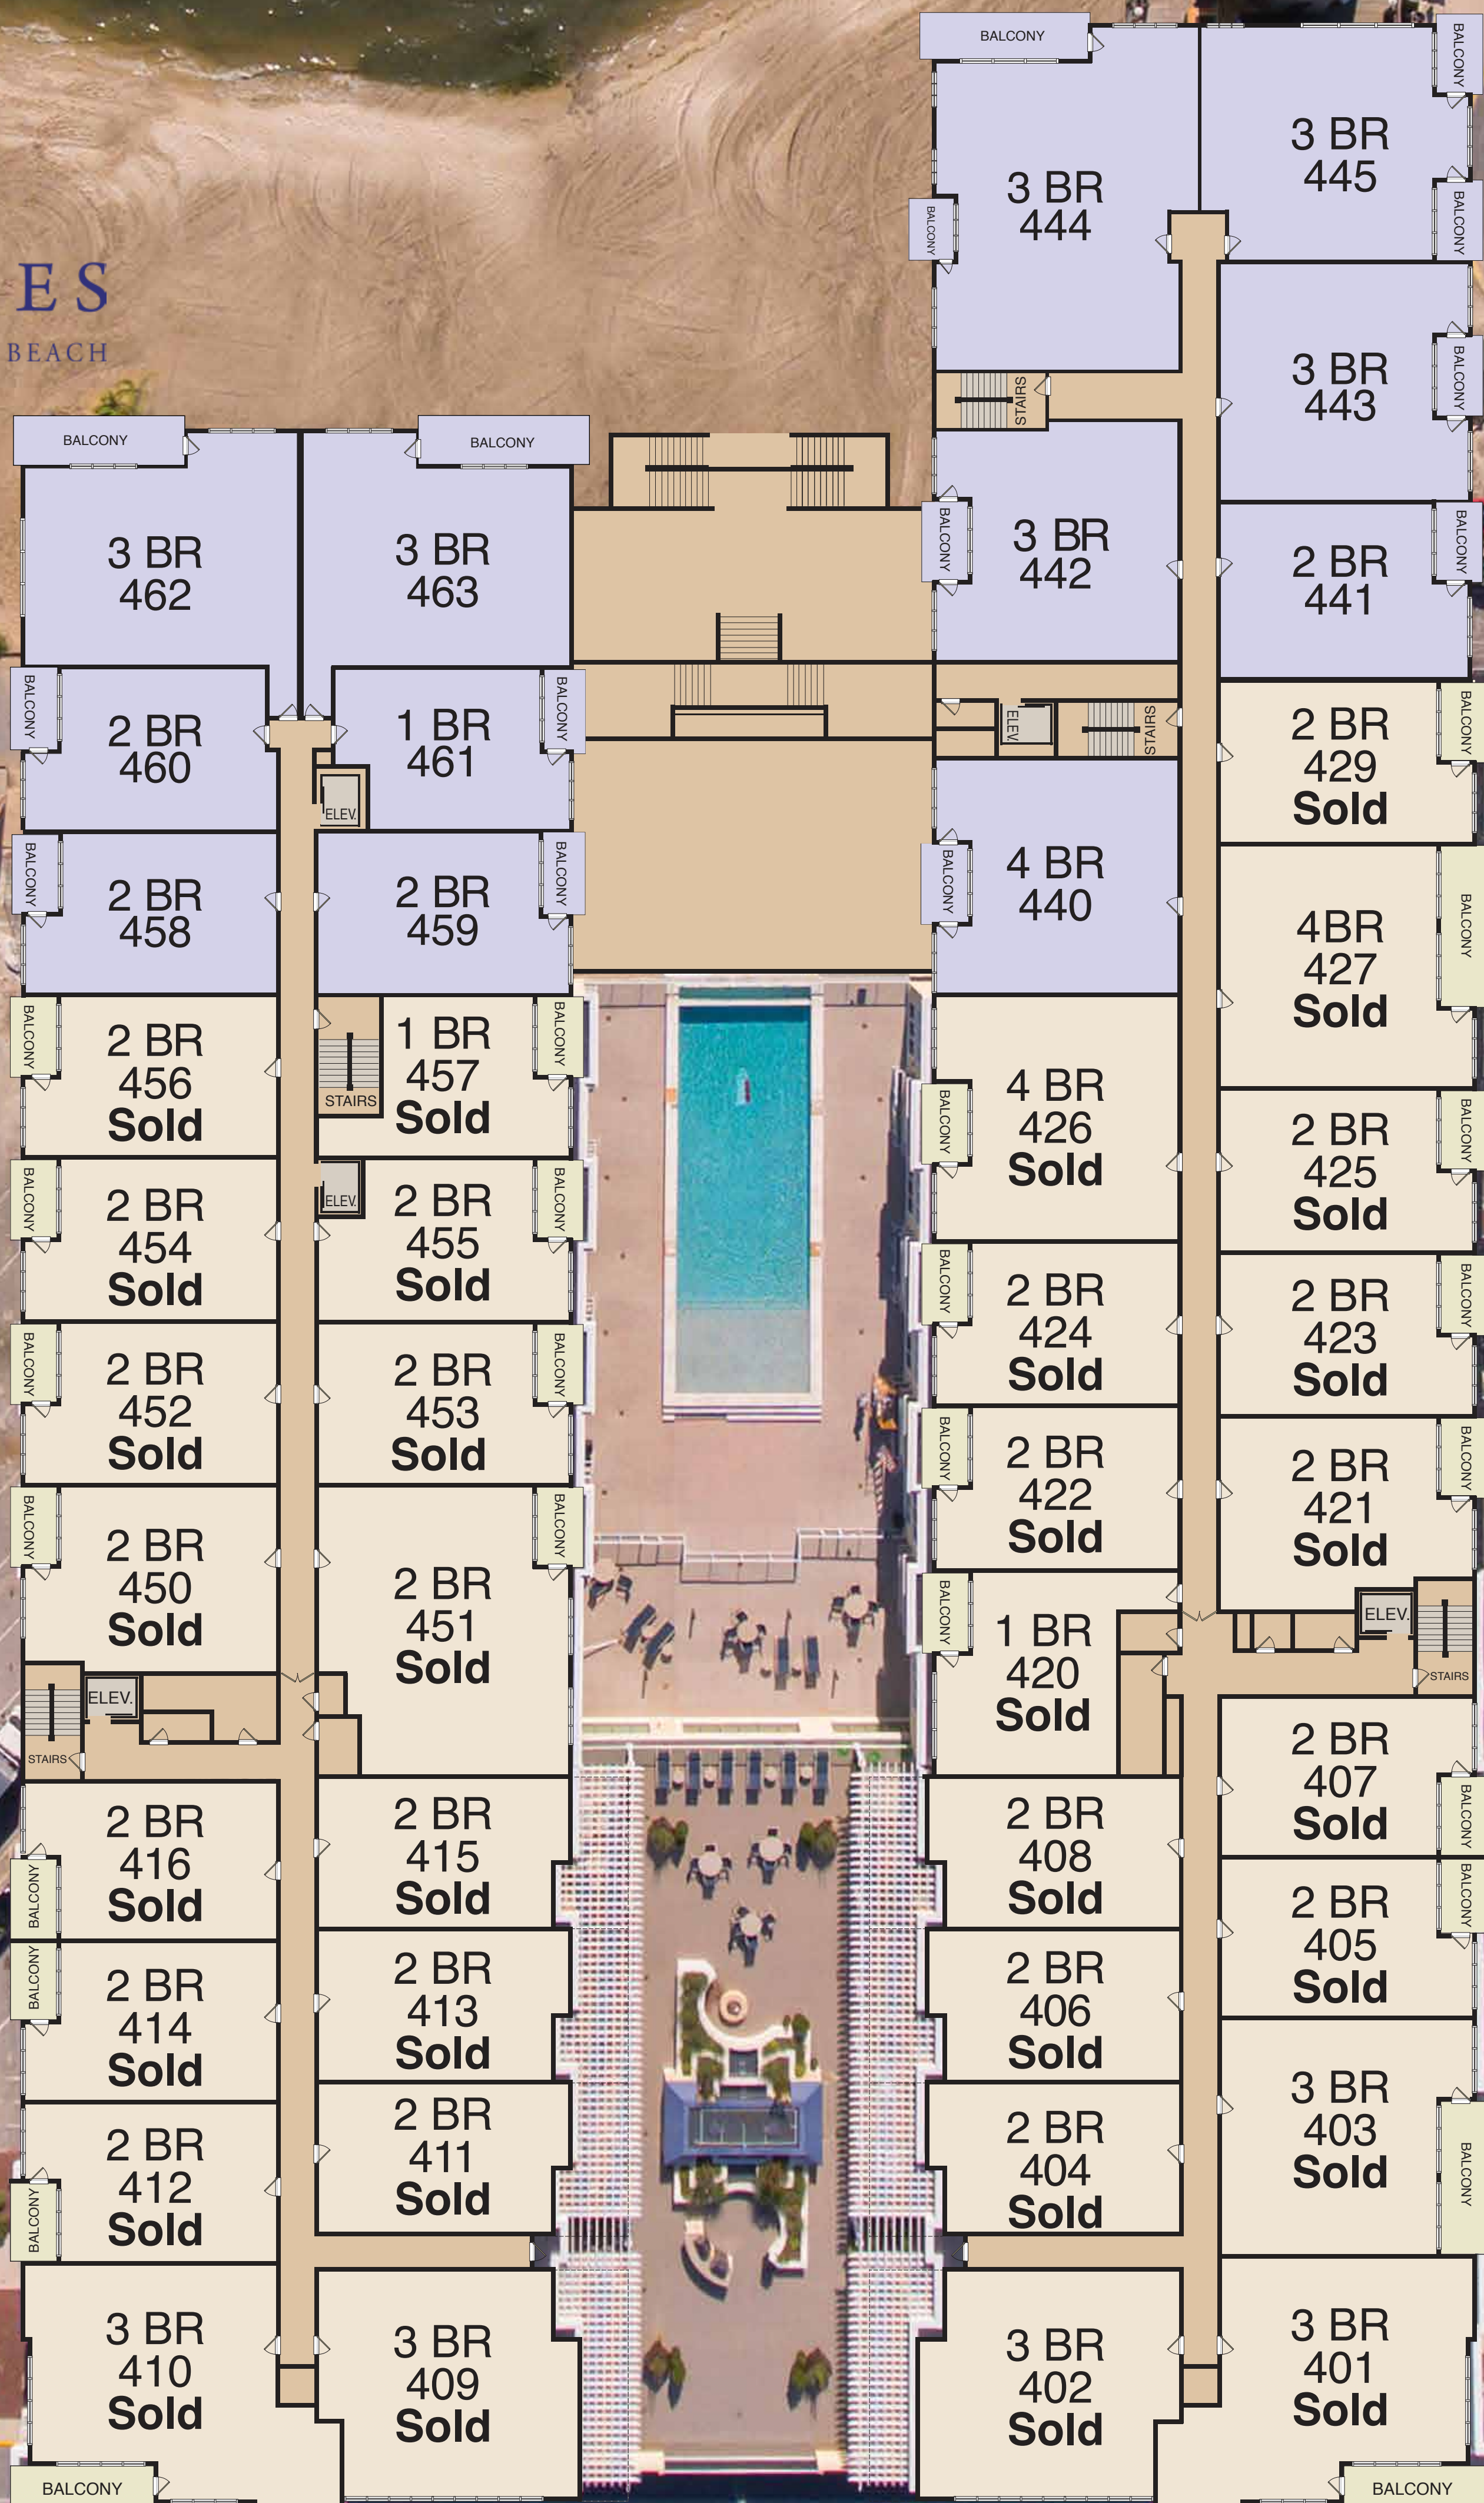

**THE RESIDENCES**  
LIGHTHOUSE COVE - DEWEY BEACH

**4th Floor**

■ = Phase 2.0

Van Dyke Street

Dickinson Avenue

BETHANY BEACH

COASTAL HIGHWAY

REHOBOTH BEACH