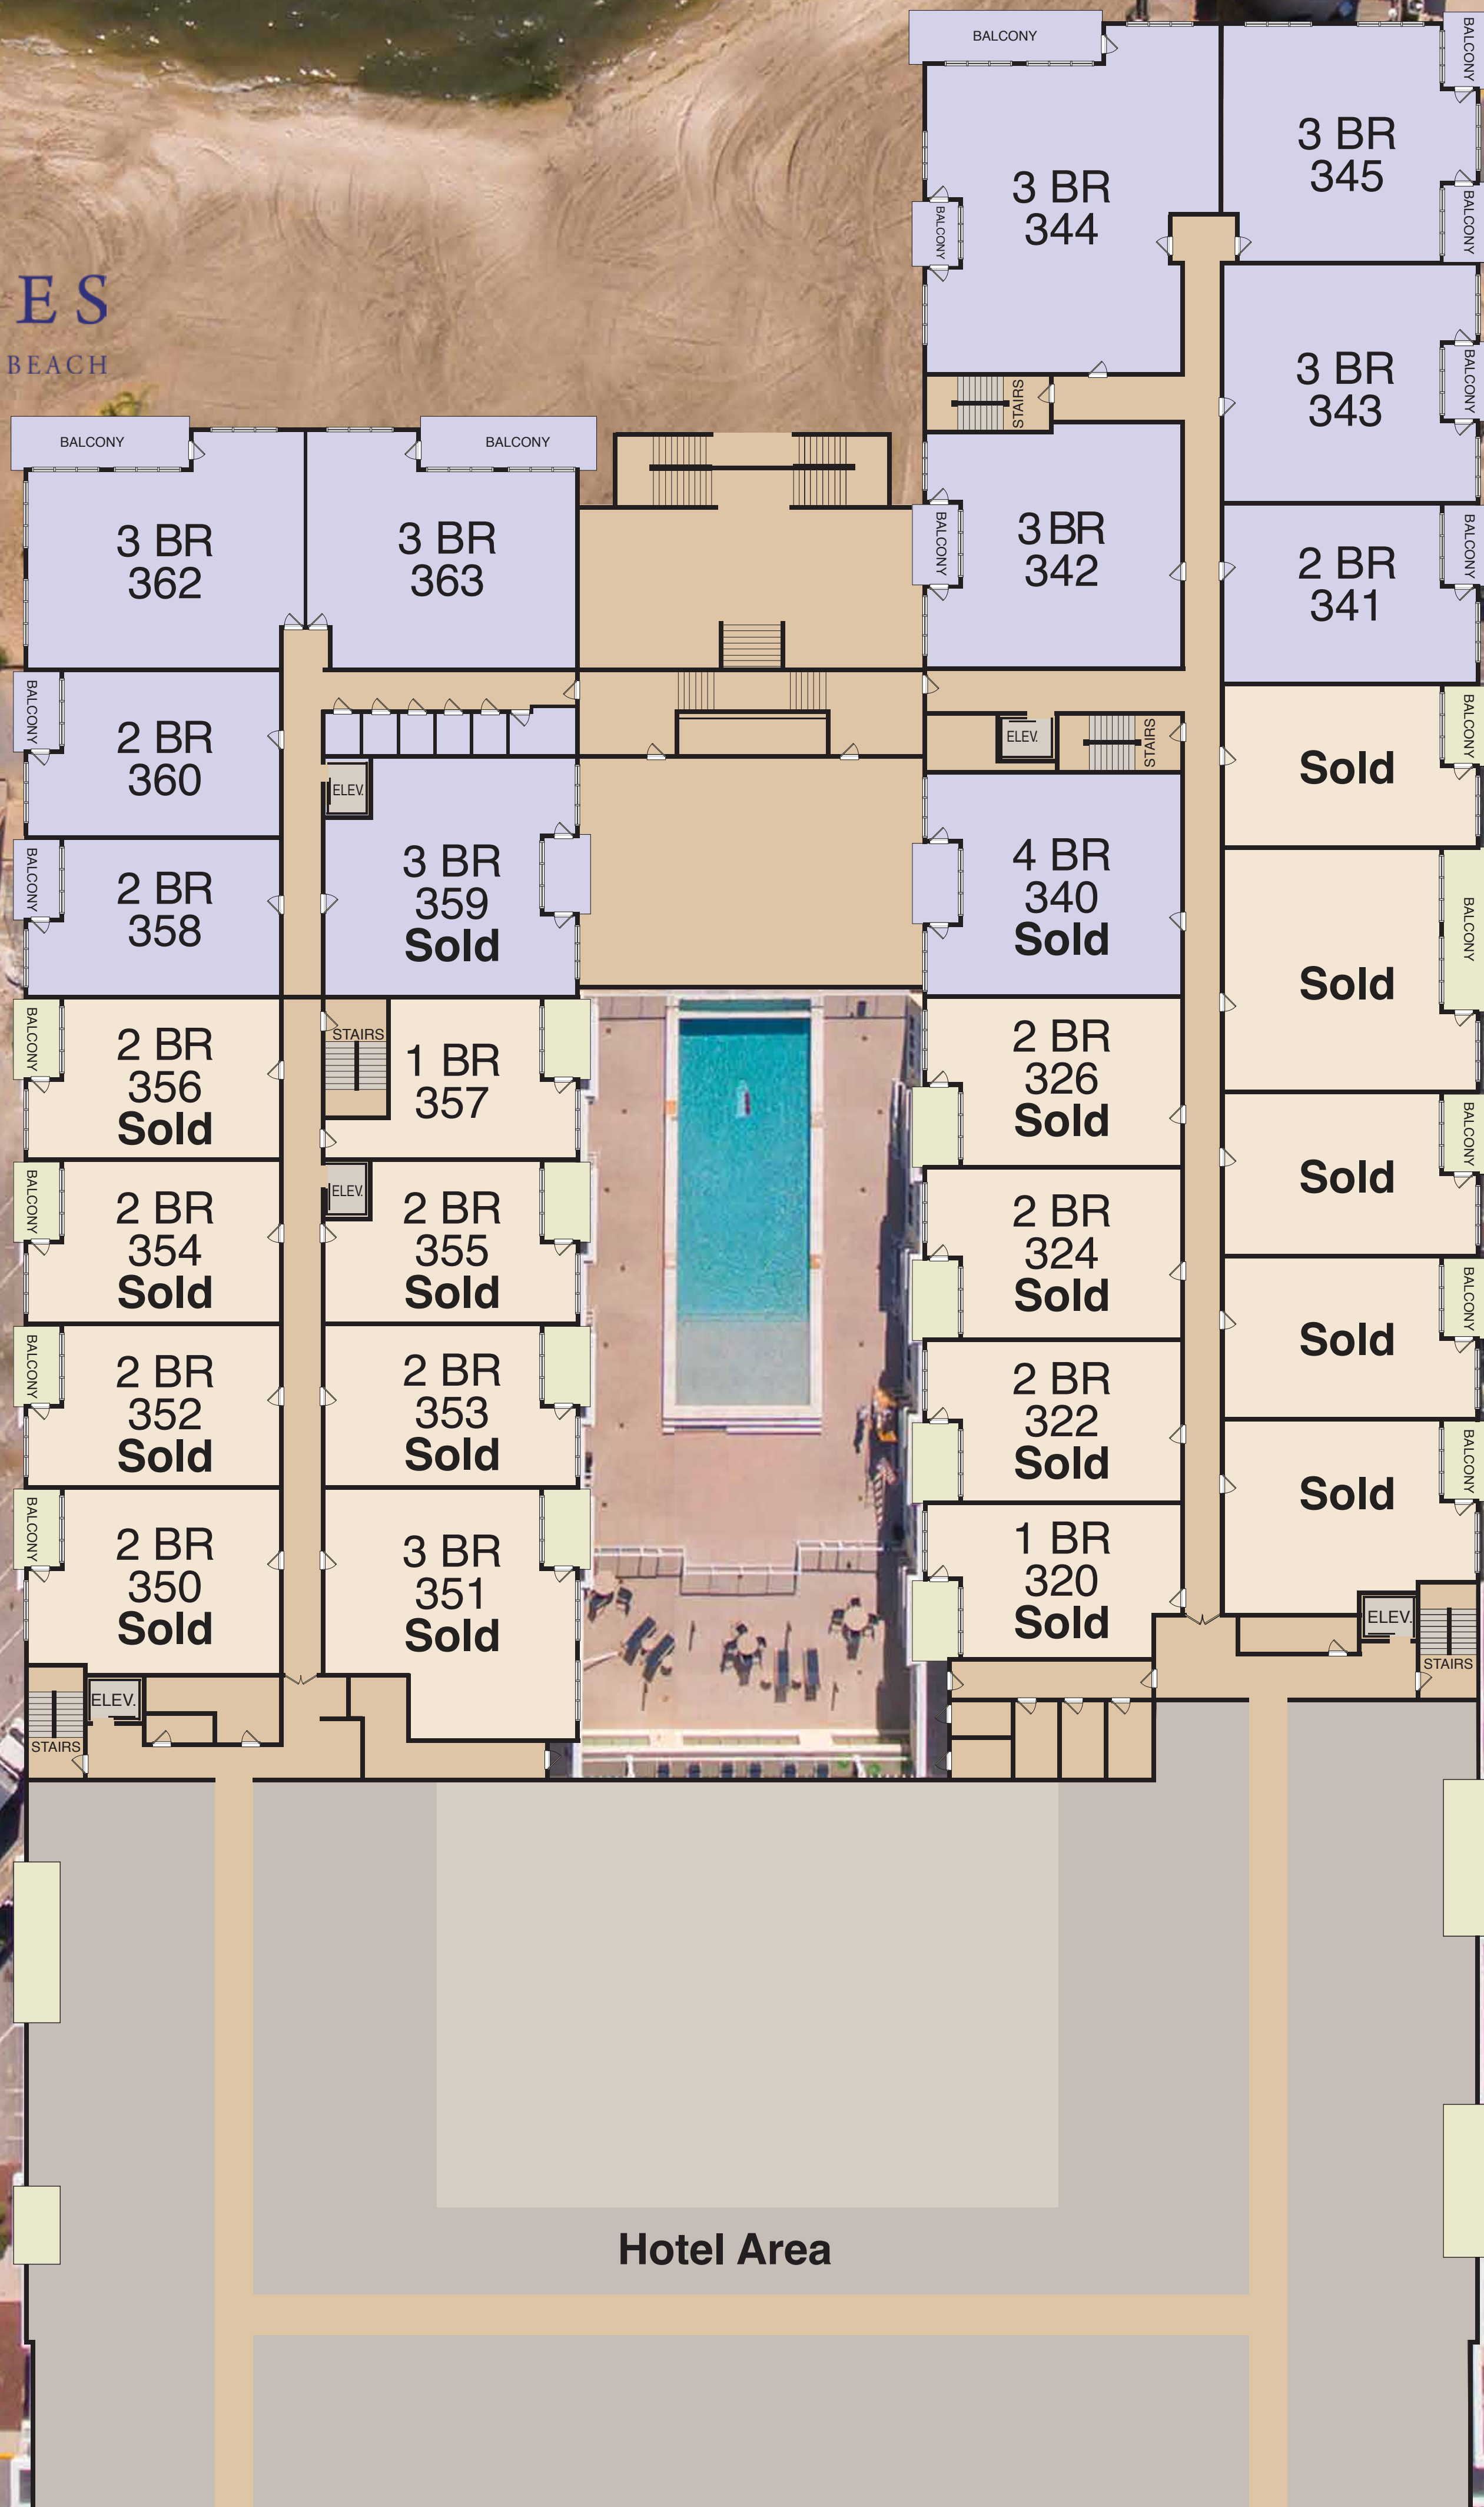

THE RESIDENCES
Lighthouse Cove - Dewey Beach

3rd Floor

= Phase 2.0

↑ Van Dyke Street

Dickinson Avenue

Hotel Area

← BETHANY BEACH

COASTAL HIGHWAY

REHOBOTH BEACH →