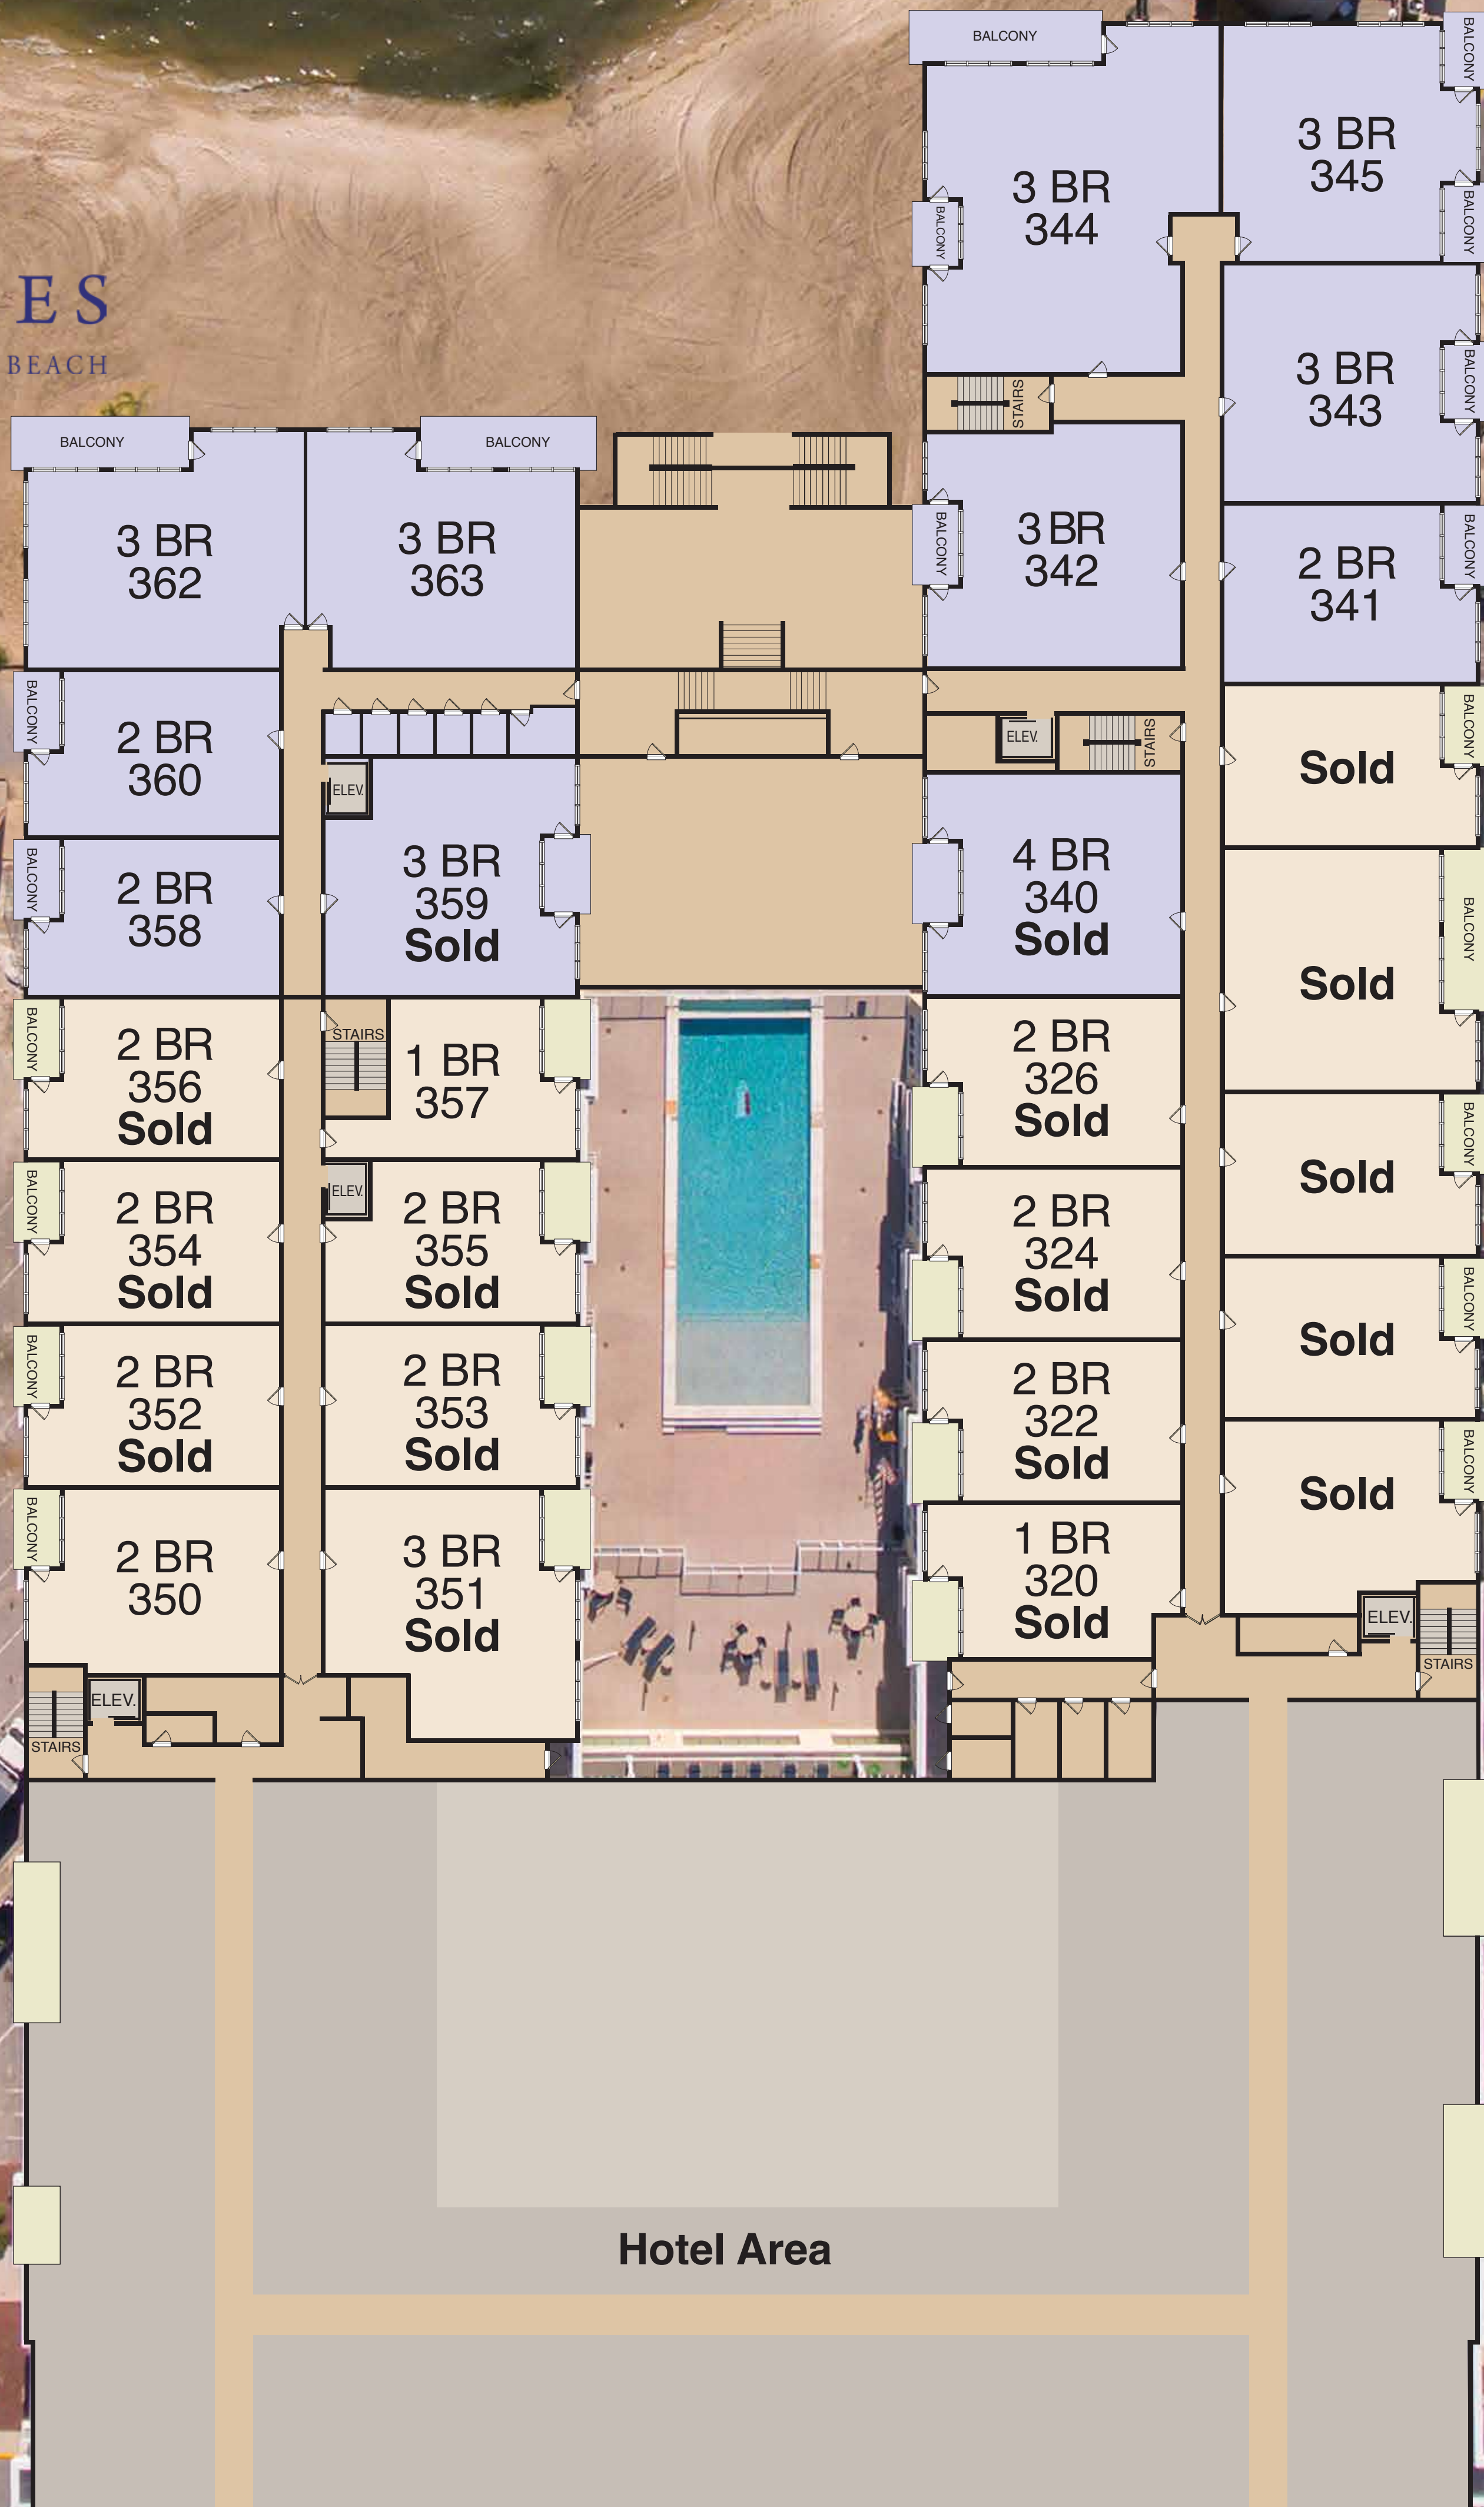

THE RESIDENCES
LIGHTHOUSE COVE - DEWEY BEACH

3rd Floor

 = Phase 2.0

↑ Van Dyke Street

Dickinson Avenue

Hotel Area

← BETHANY BEACH

COASTAL HIGHWAY

REHOBOTH BEACH →