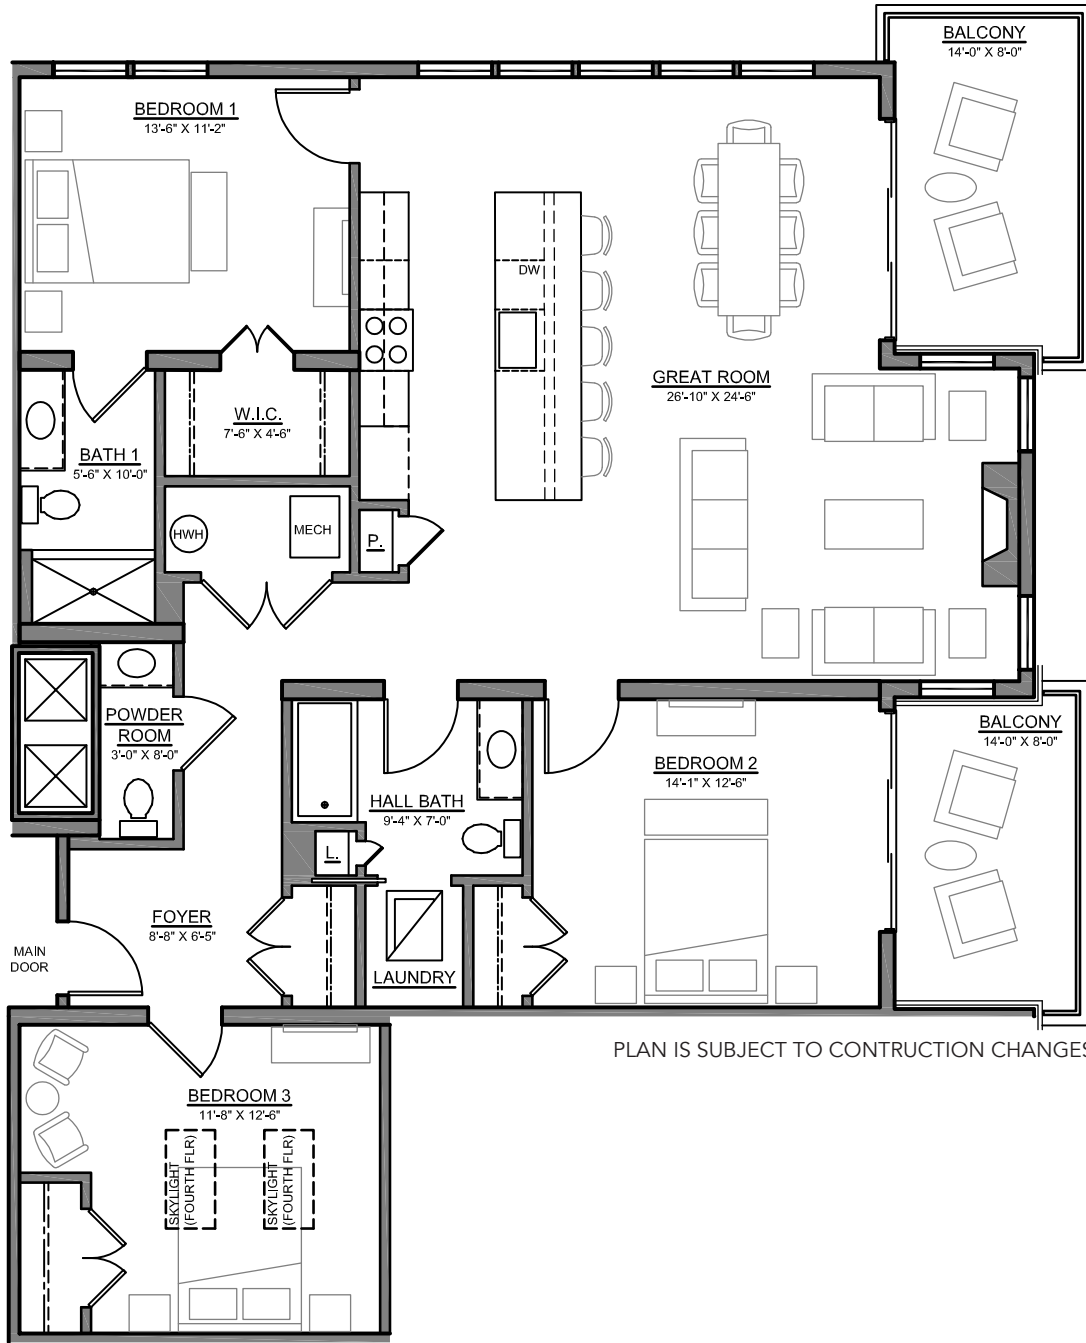

LIGHTHOUSE

PLAN IS SUBJECT TO CONSTRUCTION CHANGES

**3 BEDROOM, 2.5 BATHROOM  
UNITS 345, 445**

INTERIOR	1,634 SF
BALCONY 1	116 SF
BALCONY 2	104 SF

**THE  
RESIDENCES**

LIGHTHOUSE COVE ~ DEWEY BEACH