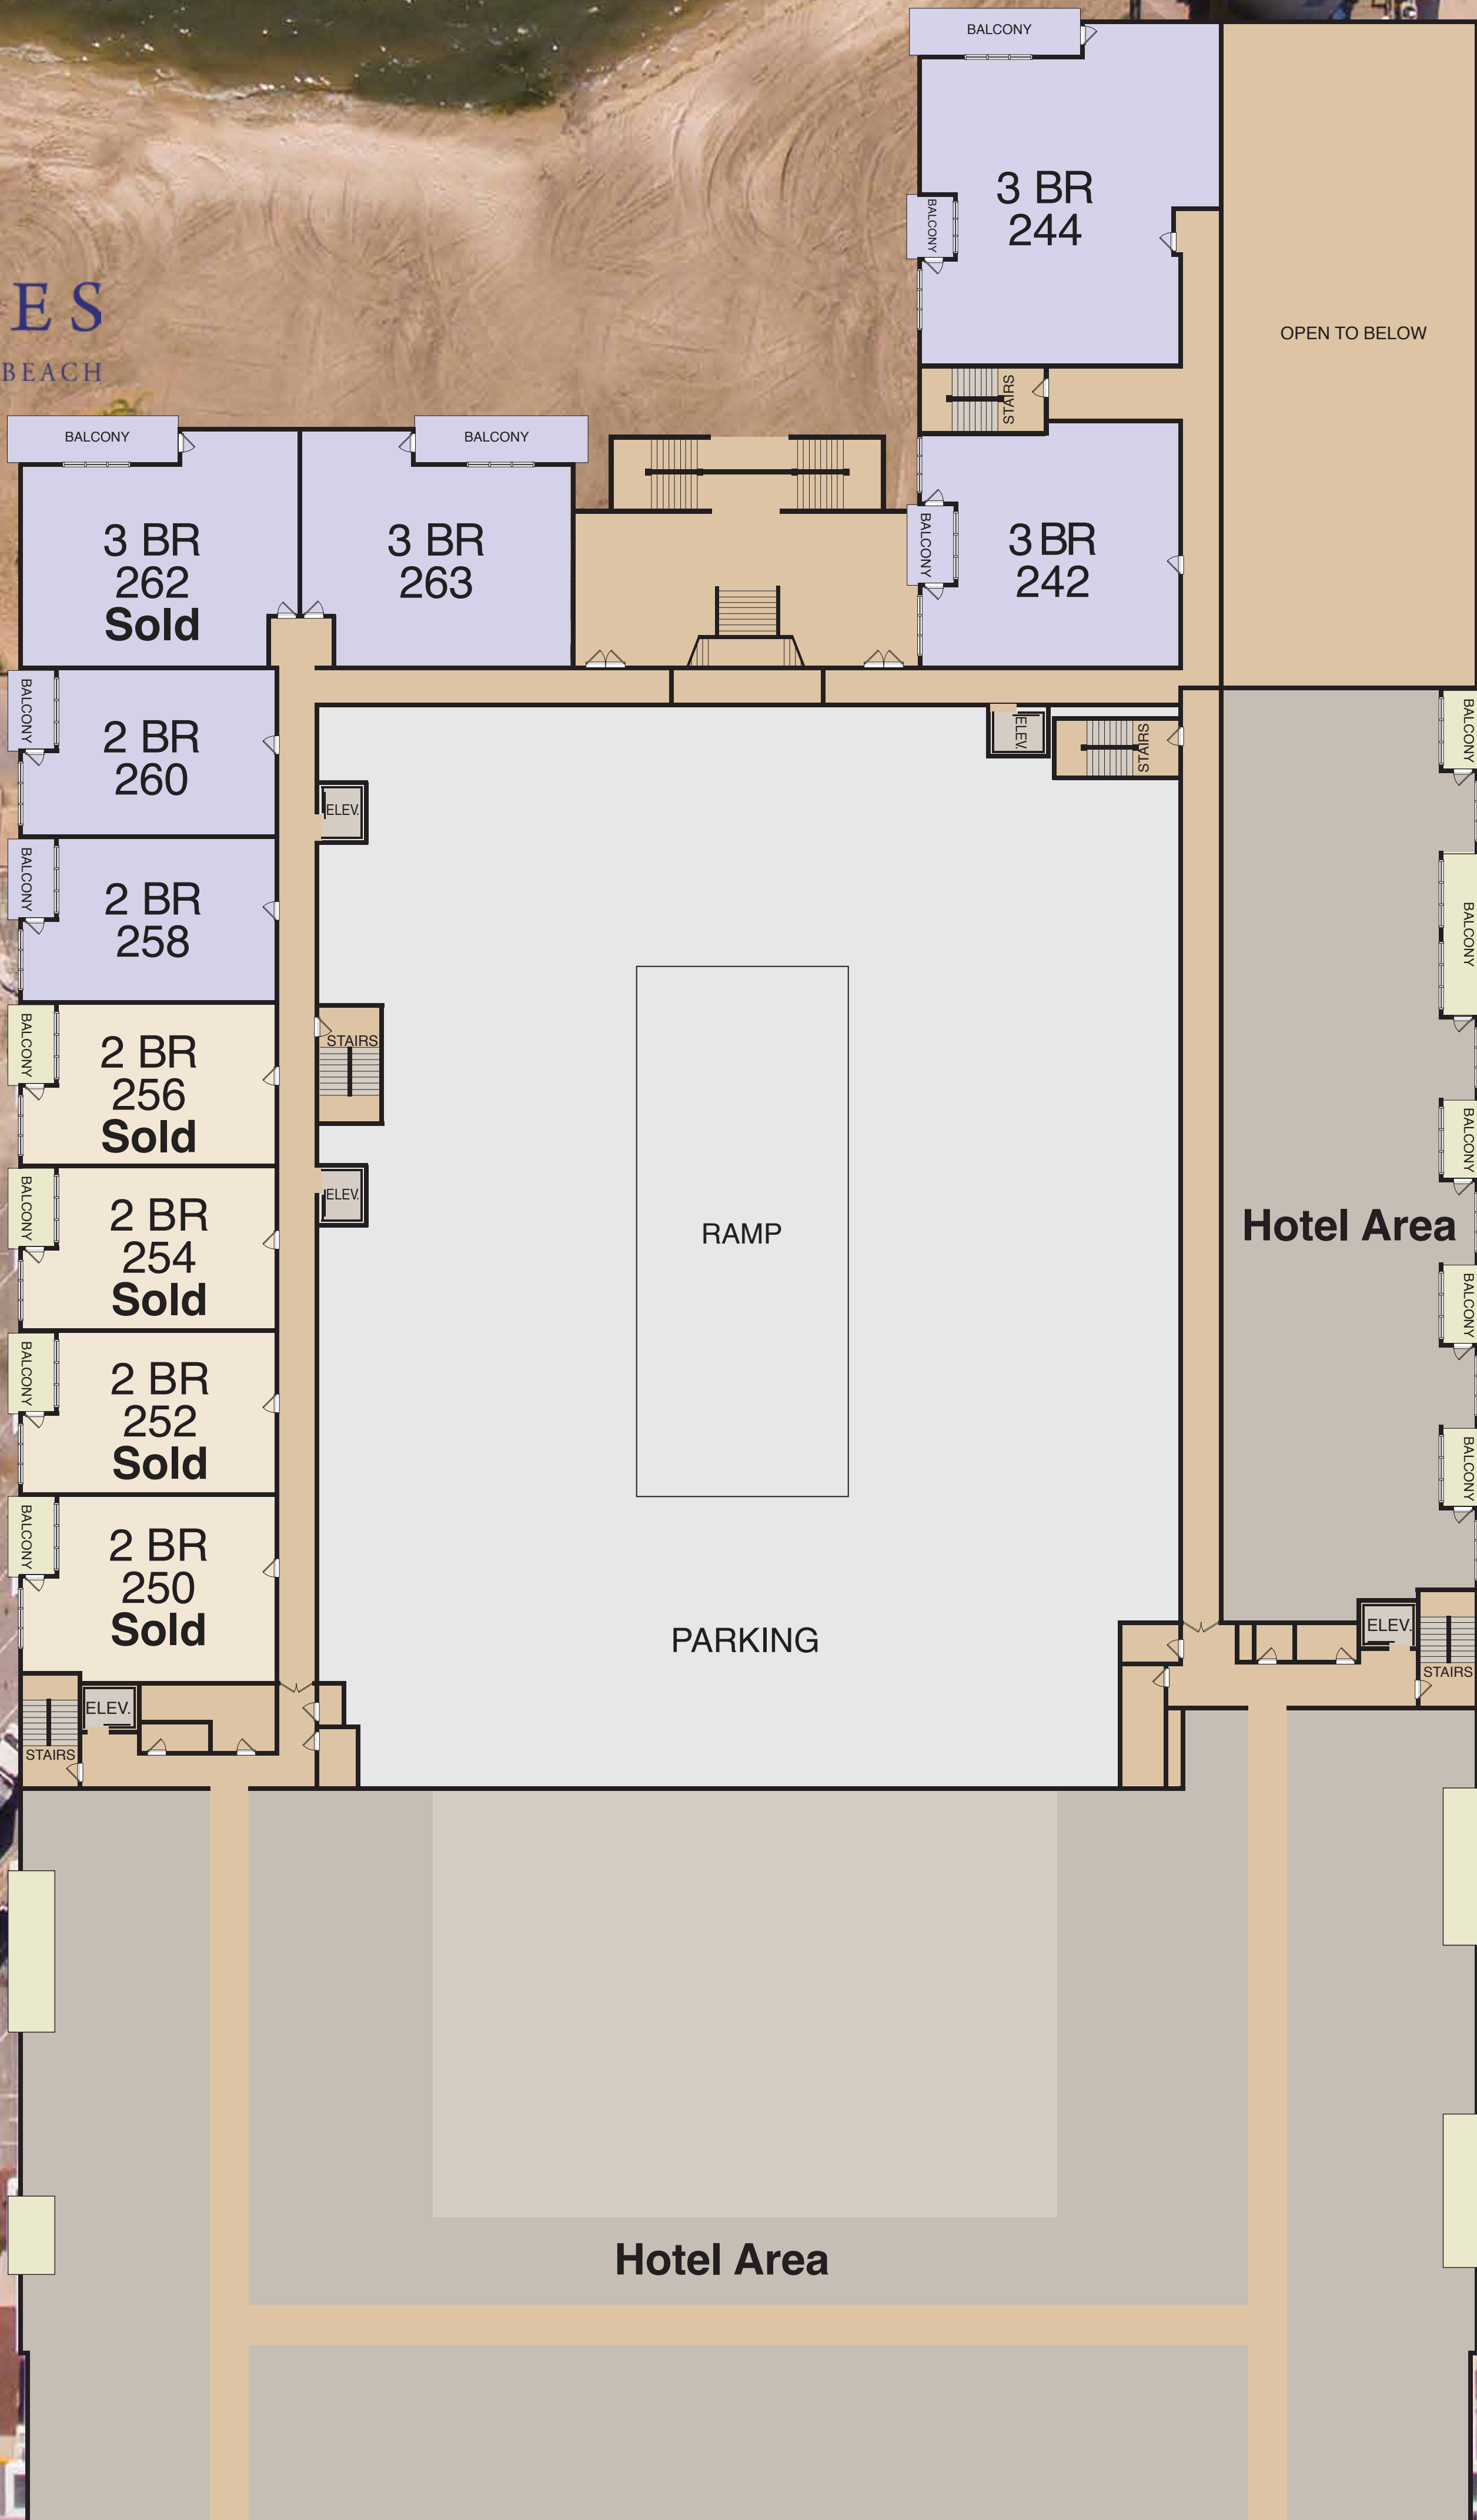

THE RESIDENCES
LIGHTHOUSE COVE - DEWEY BEACH

2nd Floor
= Phase 2.0

Van Dyke Street

Dickinson Avenue