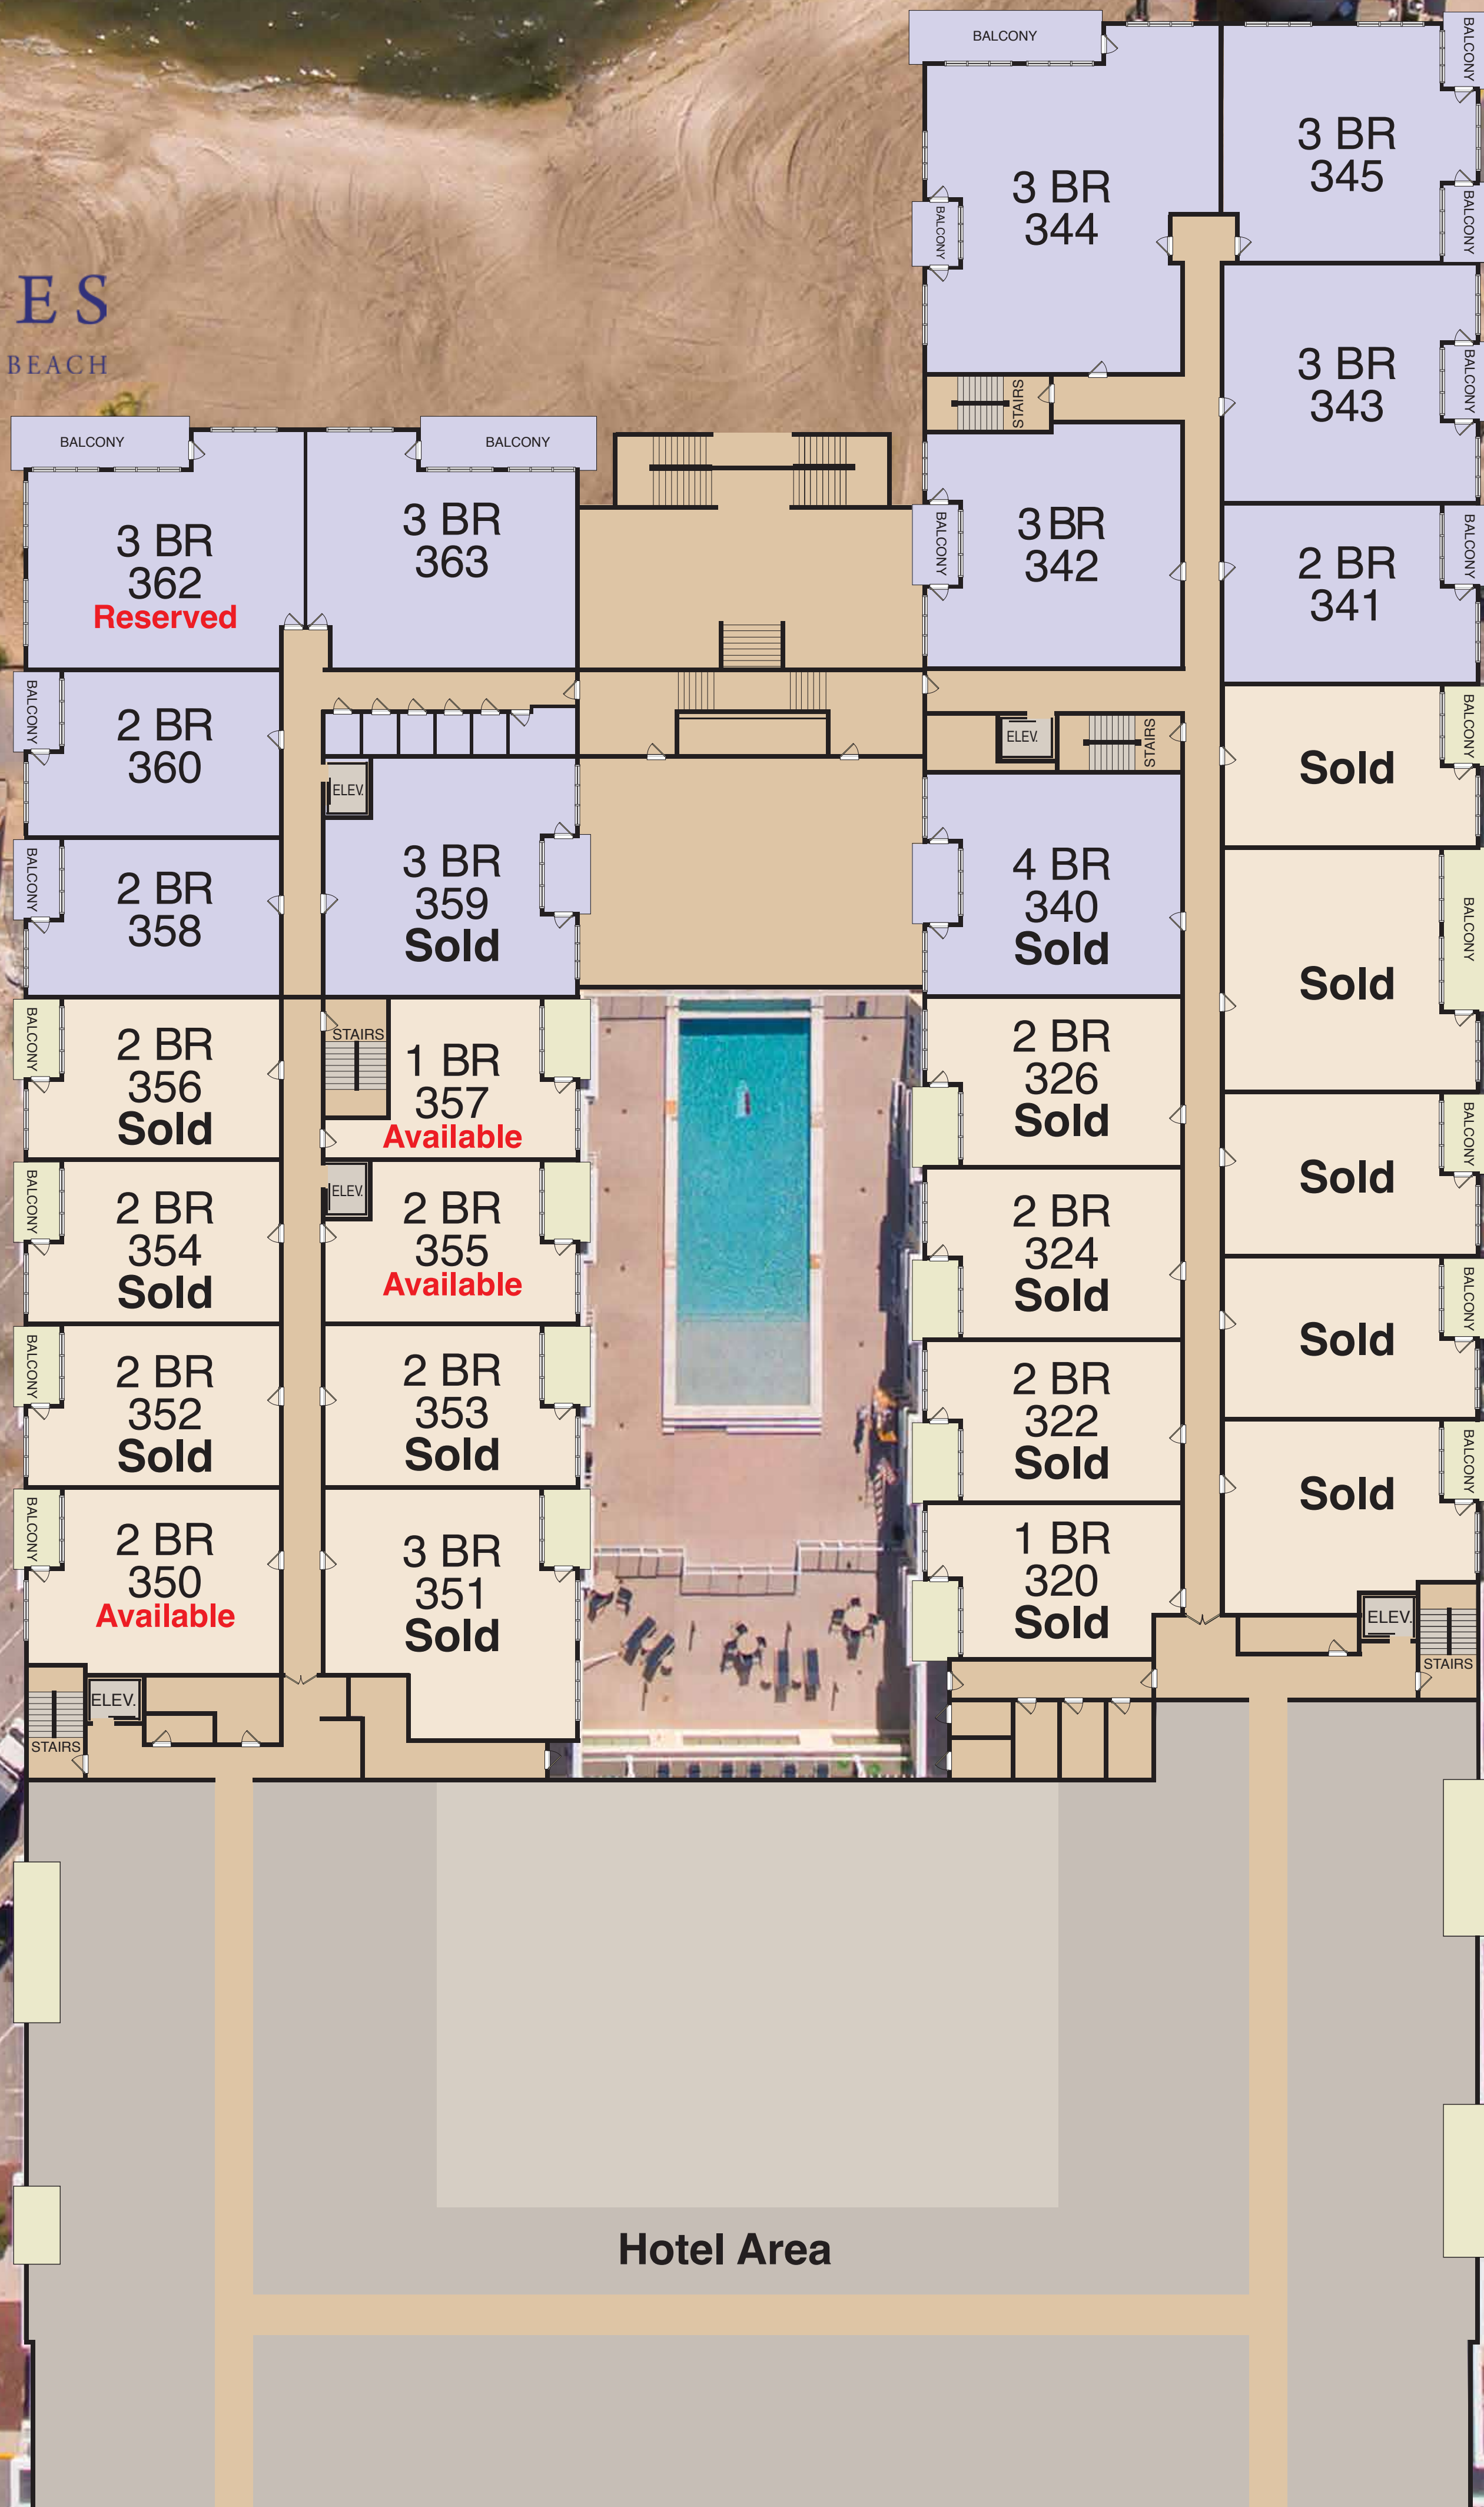

THE RESIDENCES
LIGHTHOUSE COVE - DEWEY BEACH

3rd Floor

■ = Phase 2.0

↑ Van Dyke Street

Dickinson Avenue

Hotel Area

← BETHANY BEACH

COASTAL HIGHWAY

REHOBOTH BEACH →