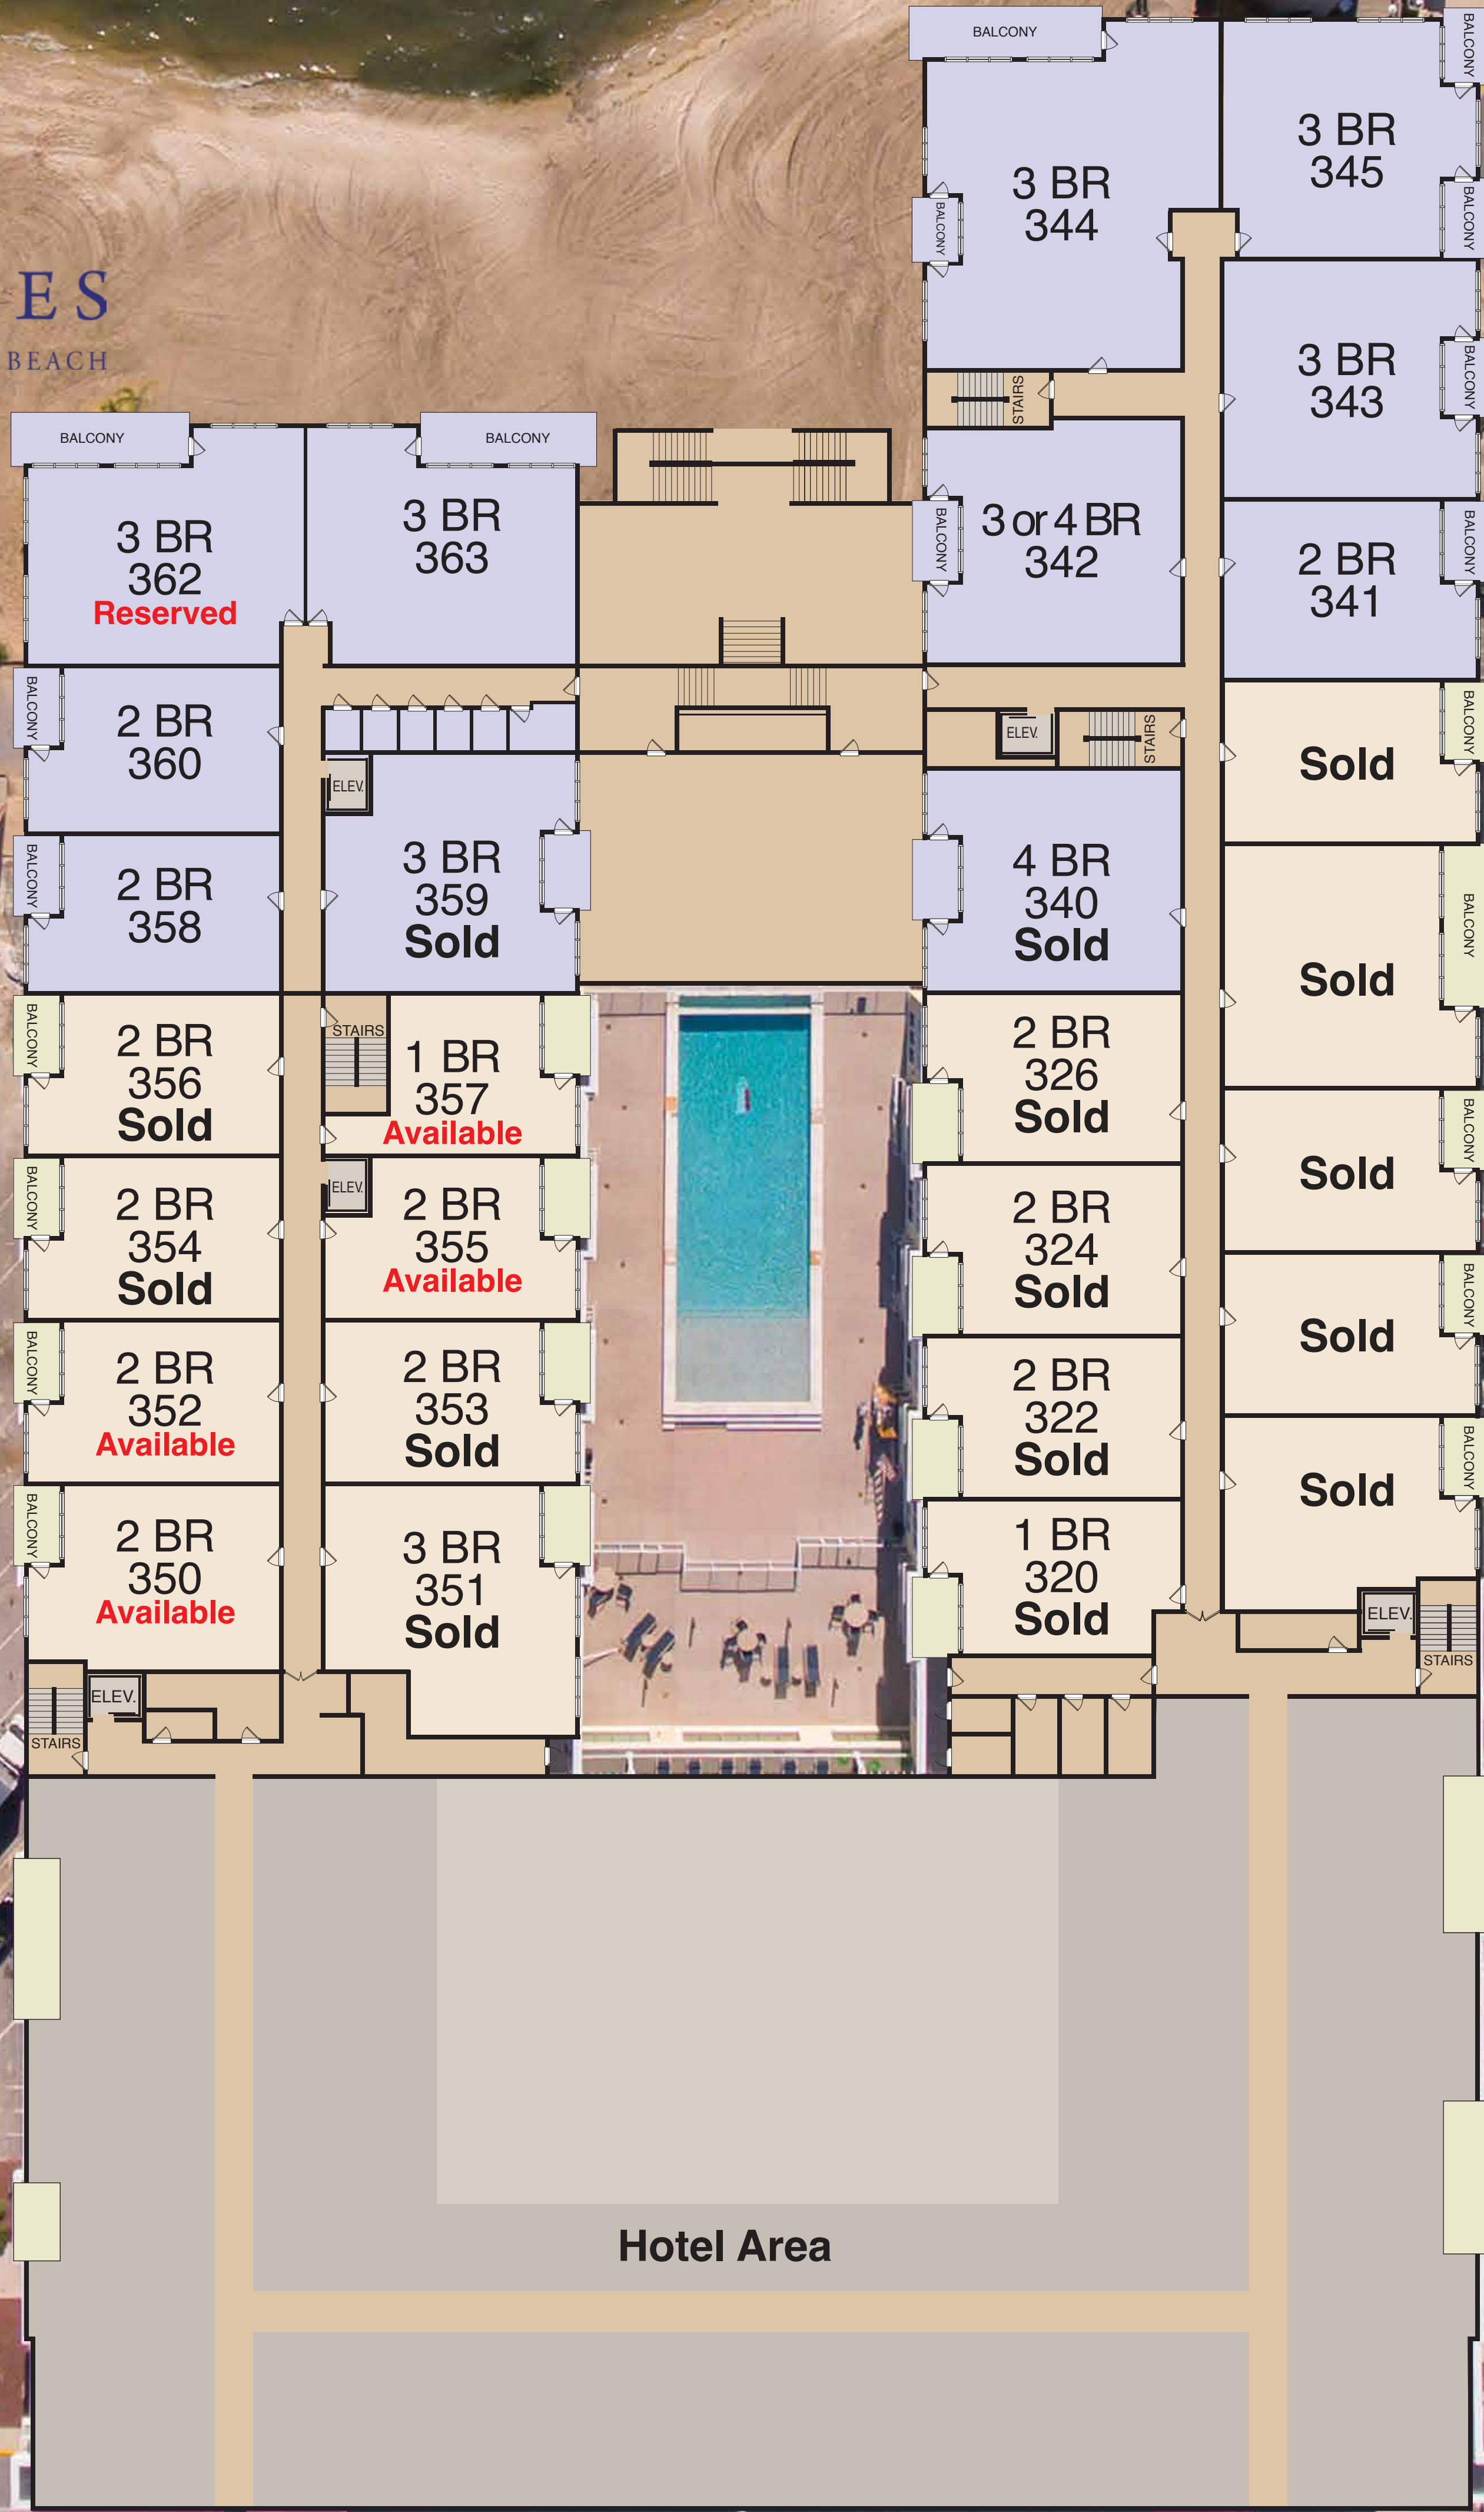

THE RESIDENCES
LIGHTHOUSE COVE - DEWEY BEACH

3rd Floor

■ = Phase 2.0

Van Dyke Street

Dickinson Avenue

Hotel Area

BETHANY BEACH

COASTAL HIGHWAY

REHOBOTH BEACH