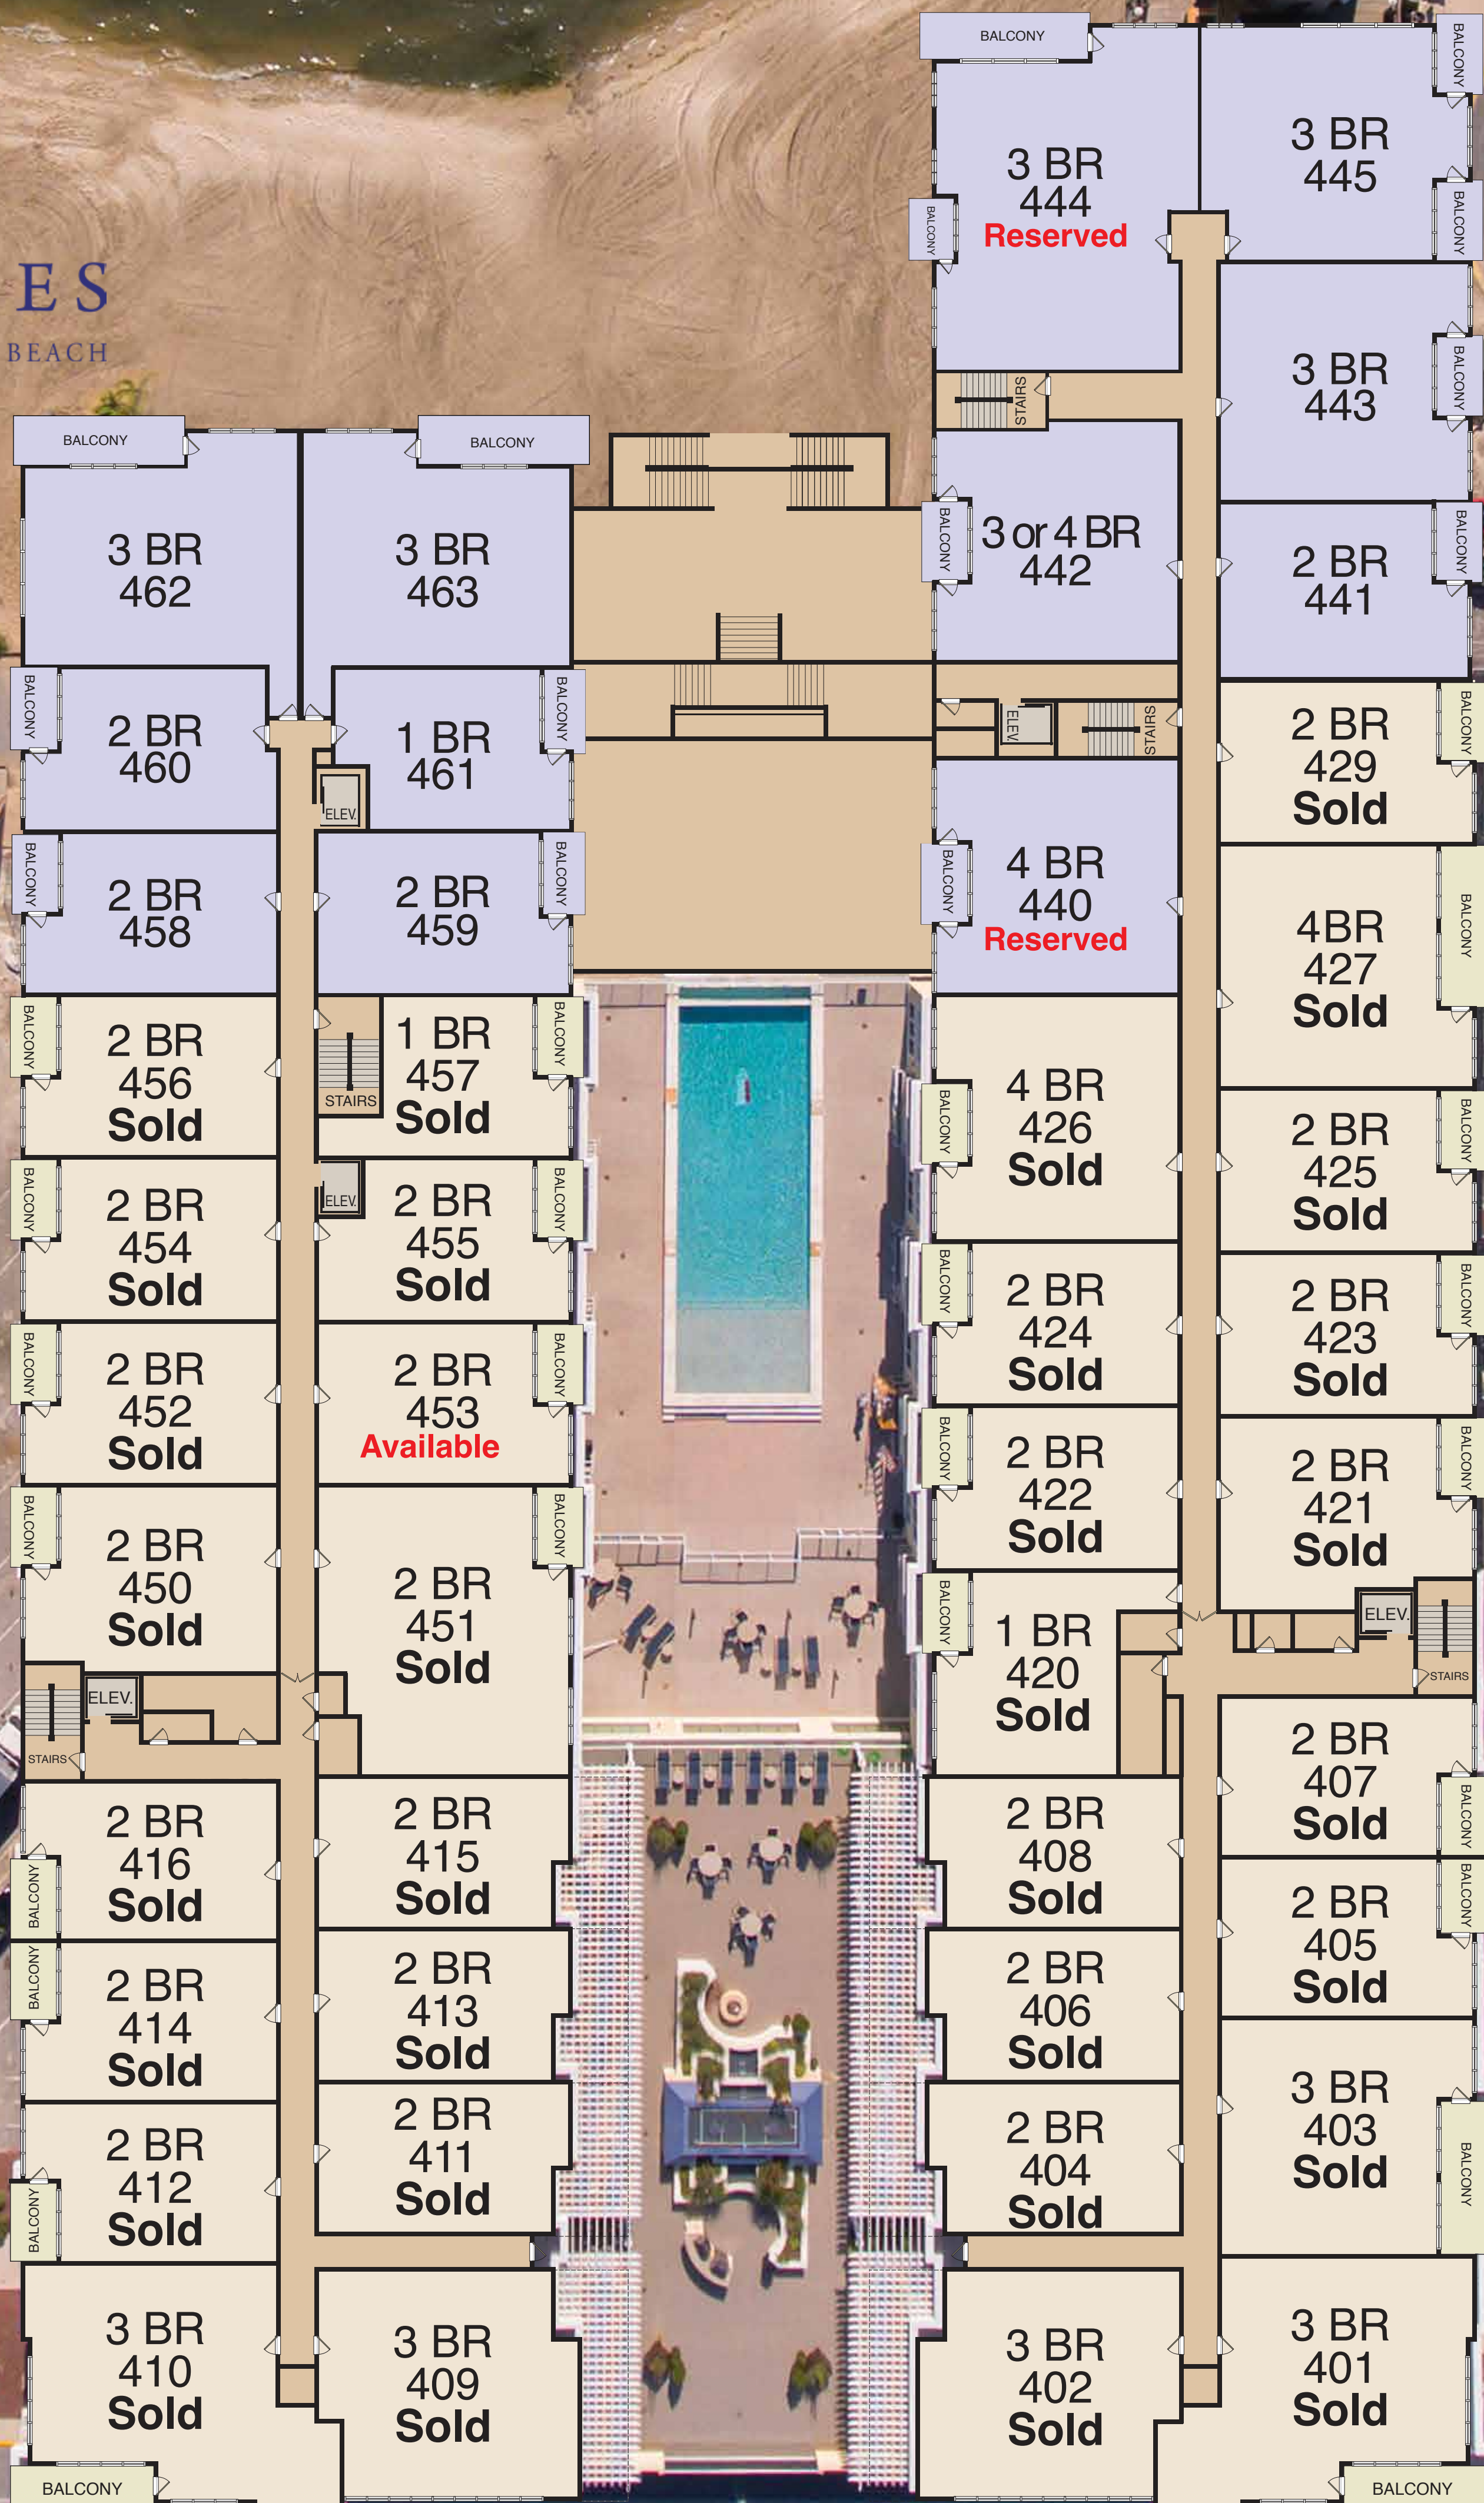

THE RESIDENCES
LIGHTHOUSE COVE - DEWEY BEACH

4th Floor

■ = Phase 2.0

Van Dyke Street

Dickinson Avenue

BETHANY BEACH

COASTAL HIGHWAY

REHOBOTH BEACH