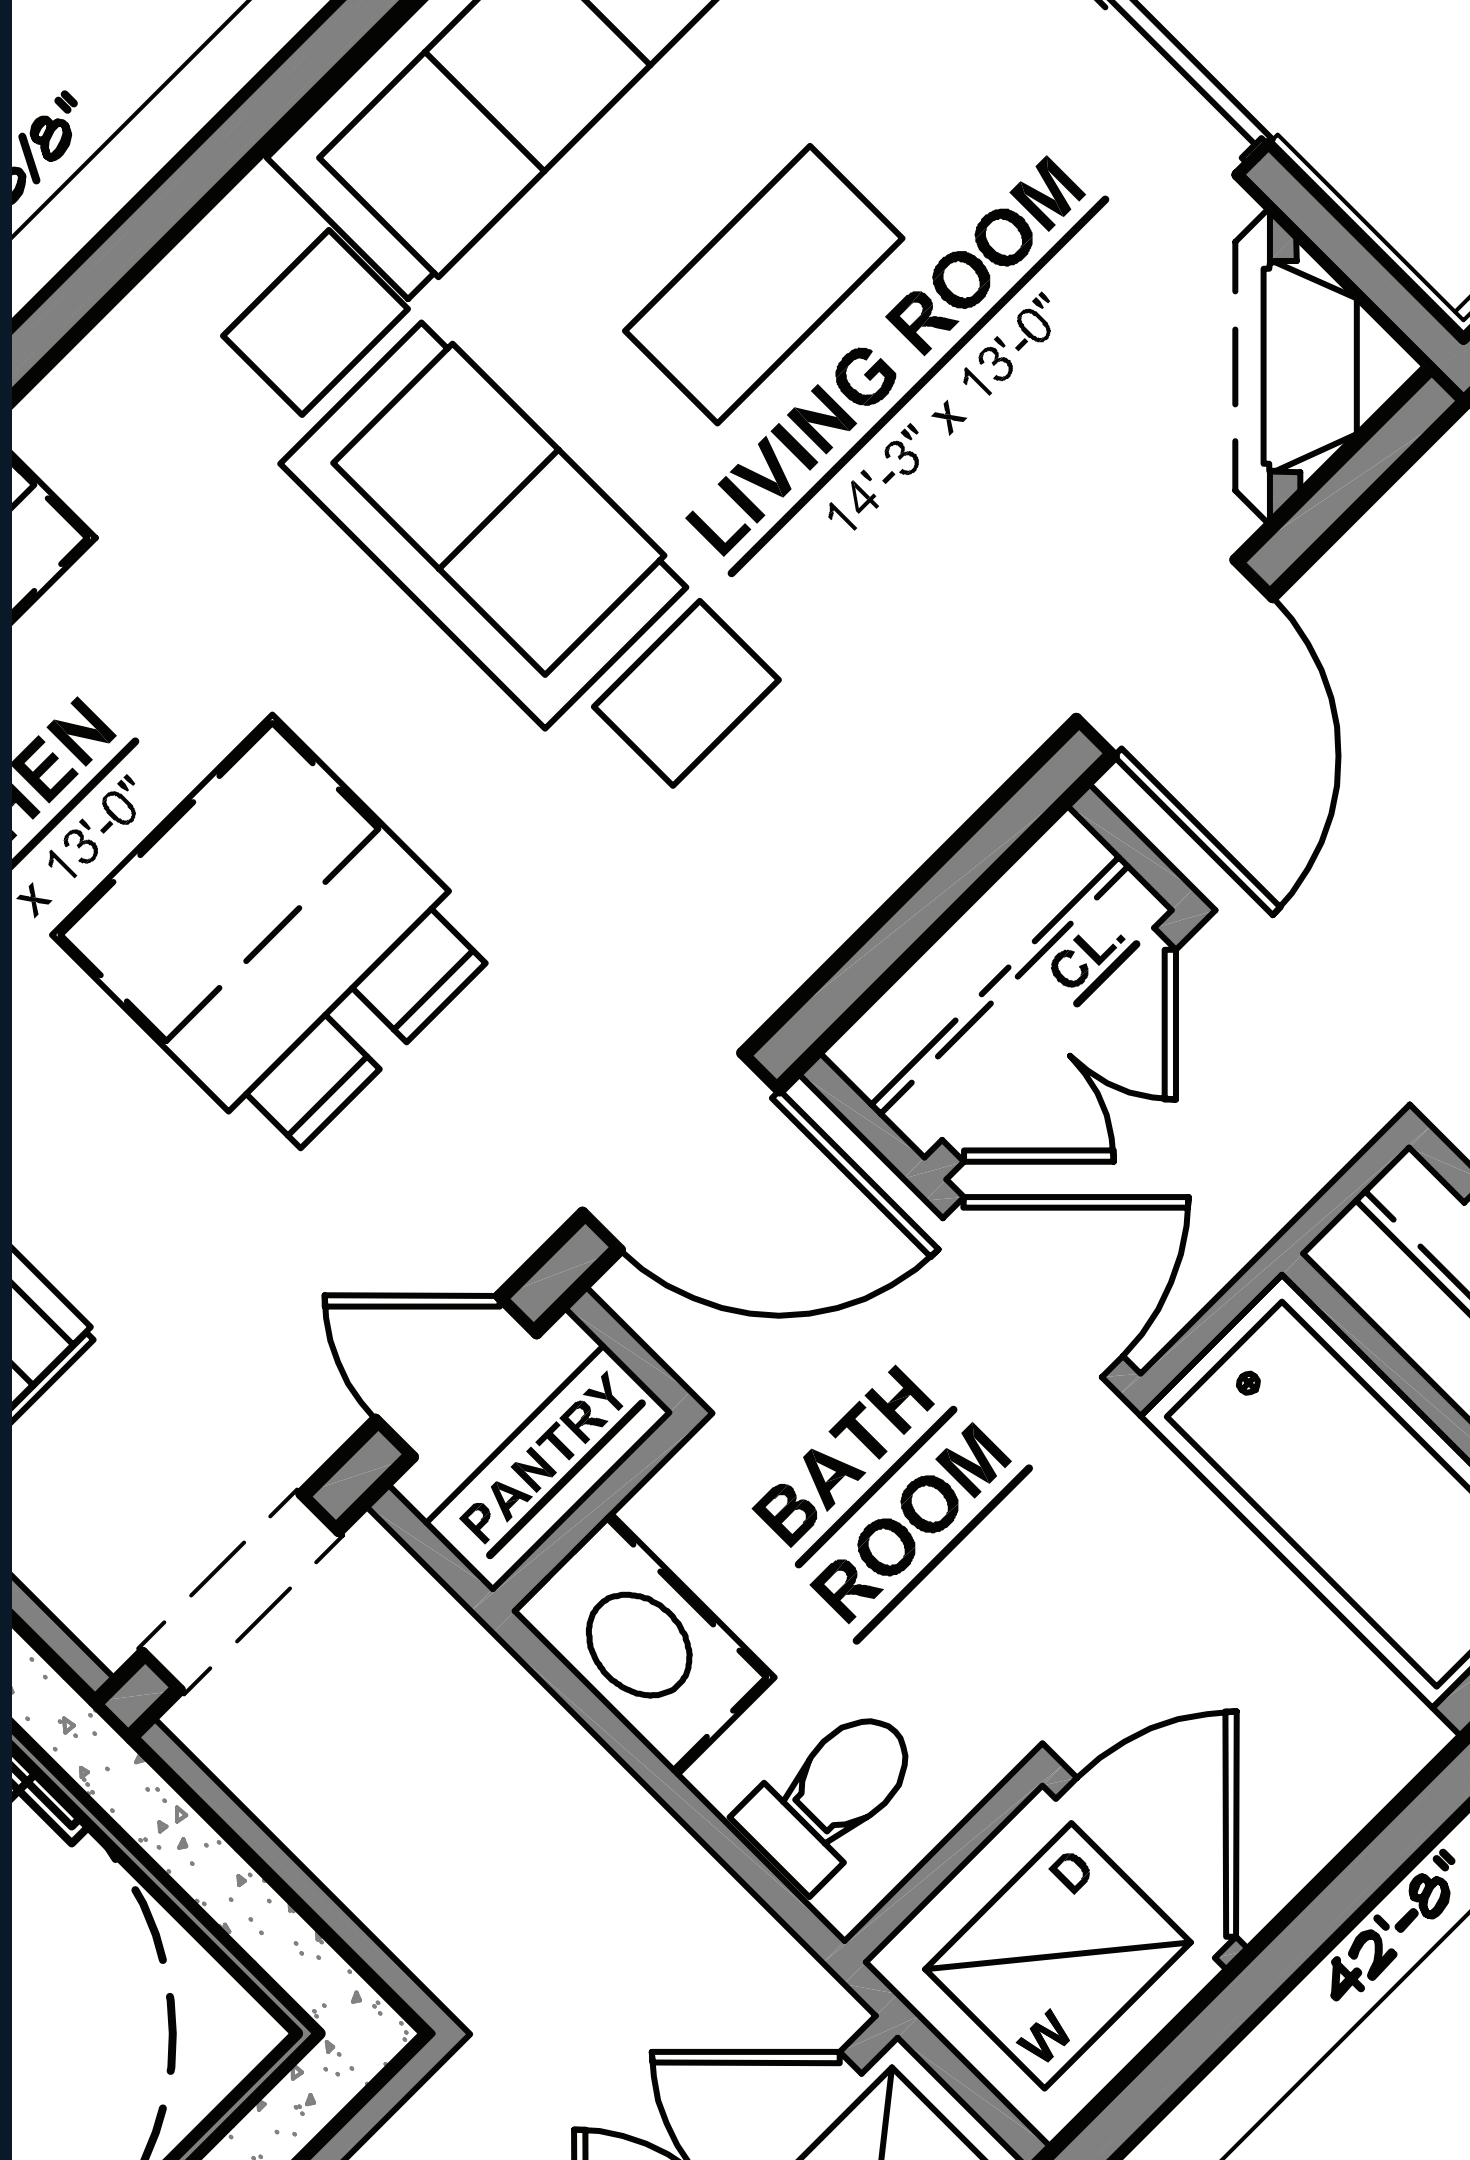

FLOORPLAN – UNITS 357, 457 – POOL VIEW SOUTH SIDE (1BR/1BA)

FLOORPLAN

1BR/1BA

POOL VIEW

SOUTH SIDE

_____ SF

\$ _____

SALES GALLERY & MODEL | 1301 COASTAL HIGHWAY | DEWEY BEACH, DE 19971