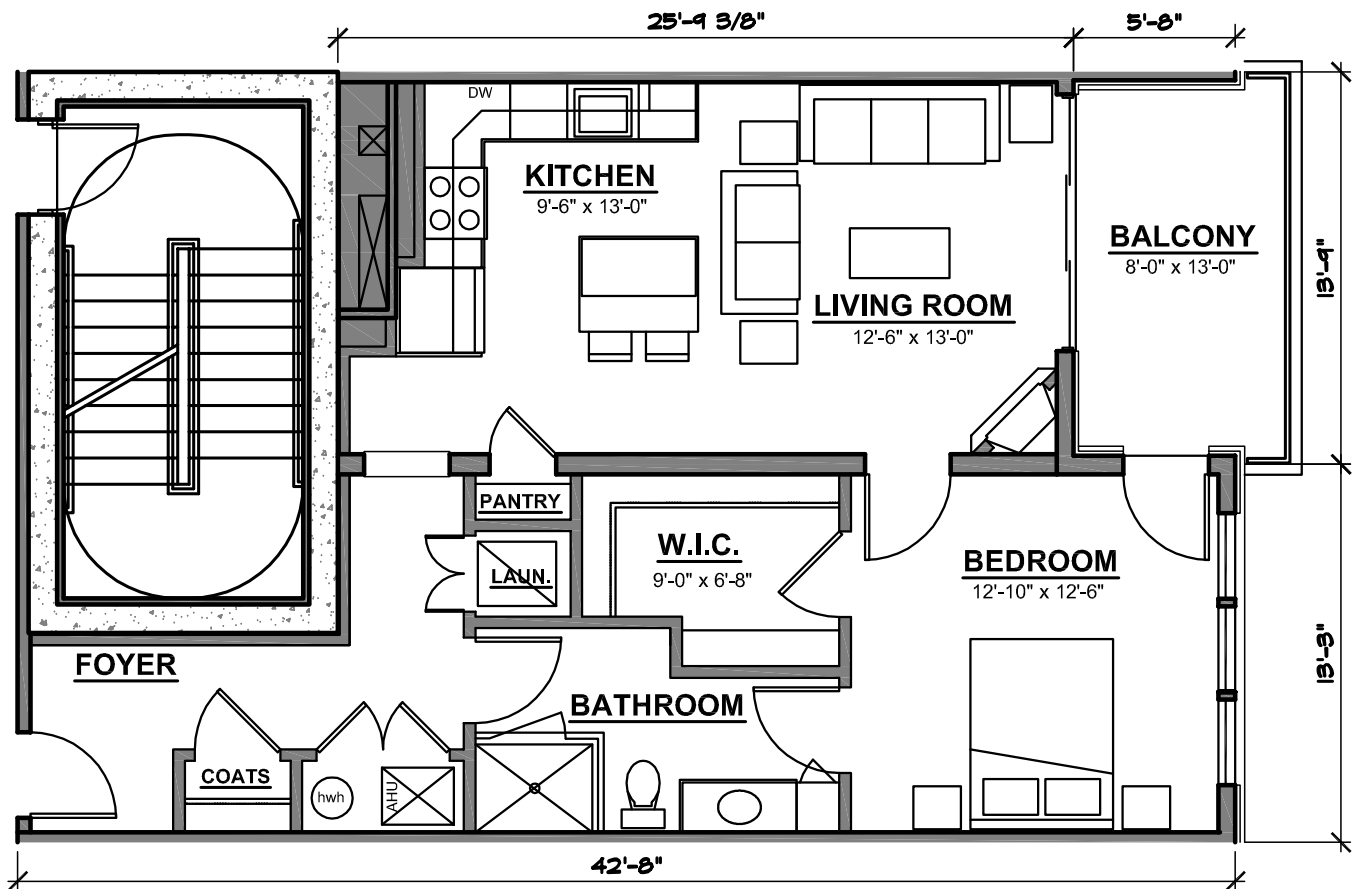

FLOORPLAN – UNITS 357, 457 – POOL VIEW SOUTH SIDE (1BR/1BA)

FLOORPLAN

1BR/1BA

POOL VIEW

SOUTH SIDE

_____ SF

\$ _____

SALES GALLERY & MODEL | 1301 COASTAL HIGHWAY | DEWEY BEACH, DE 19971