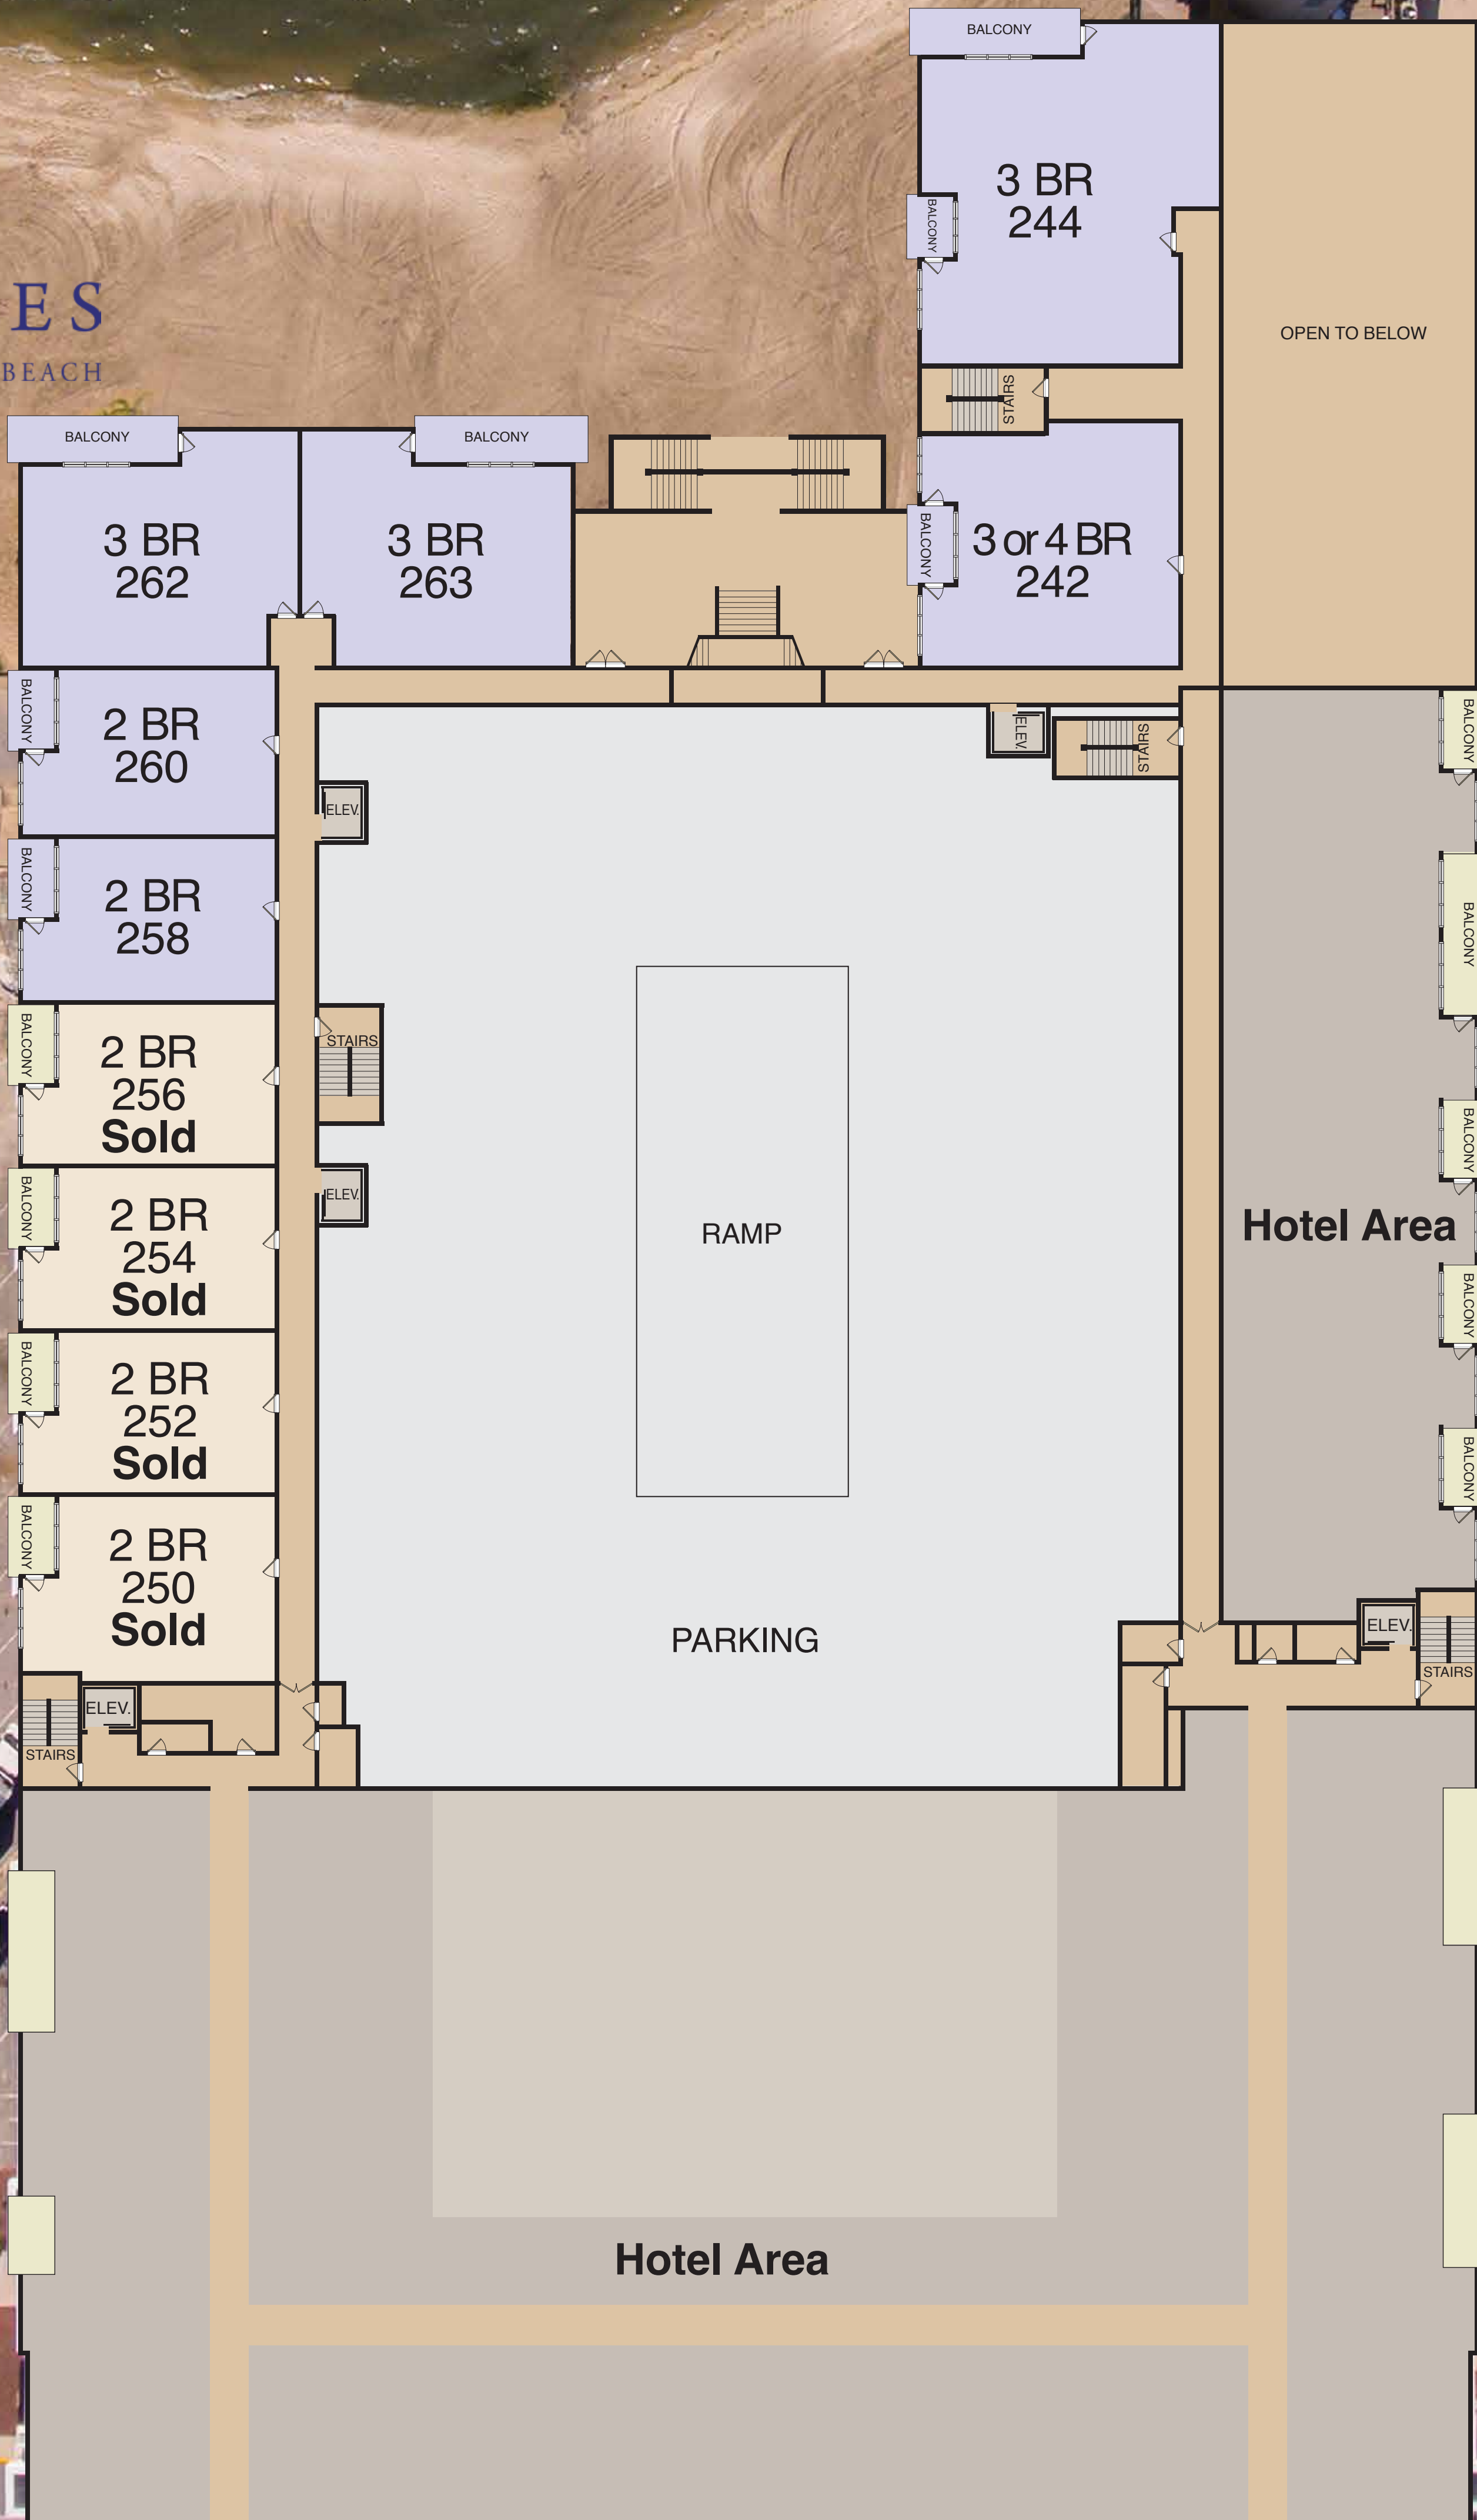

THE RESIDENCES
LIGHTHOUSE COVE - DEWEY BEACH

2nd Floor
= Phase 2.0

Van Dyke Street

Dickinson Avenue