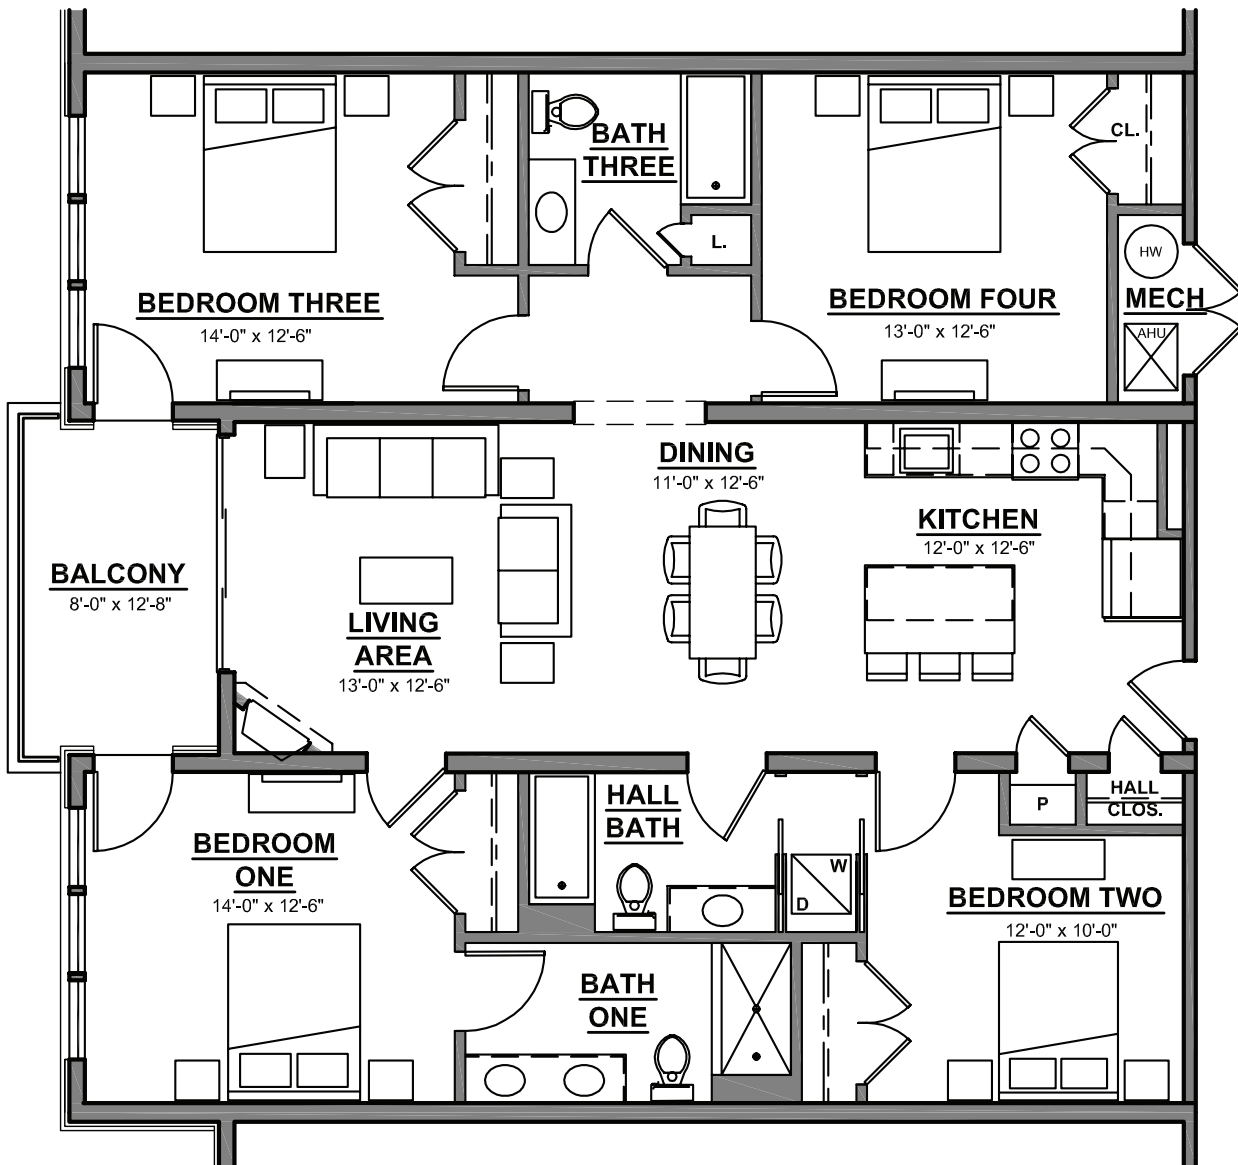

FLOORPLAN

4BR/3BA

POOL VIEW

NORTH SIDE

_____ SF

\$ _____

SALES GALLERY & MODEL | 1301 COASTAL HIGHWAY | DEWEY BEACH, DE 19971

WWW.THERESIDENCESDE.COM | 302.212.0002